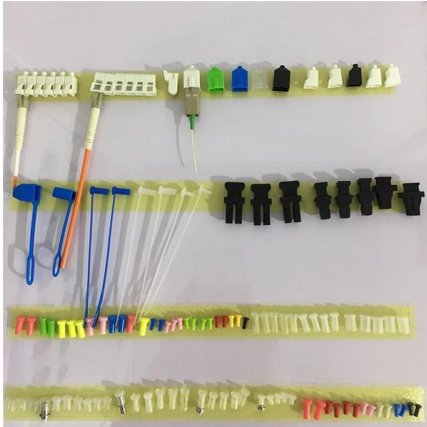

4-way intelligent modular power distribution box

Smart IP PDU control box, 4-ways, TCP/IP power control, SNMP

This intelligent power distribution unit (PDU) remotely manages and controls the power supply of up to 4 devices via TCP/IP and network connection. Ideal for remote control and management of electrical

Clever Busbar

Clever powerflex data center track busbar is an integrated power solutions for data centers: IDC-Busbar Trunking system + Intelligent Rack Power Distribution + Network security and Anti-Hacker system

Power Distribution (PDU) Würth Elektronik

For customers who attach particular importance to modularity, short development times and enclosure that protects against environmental influences, we offer a