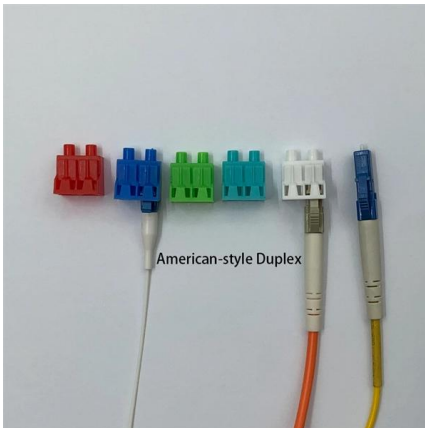

Electrical Distribution Boxes for Power Distribution

Electrical distribution boxes for modular power distribution and installation. Flexible distribution solutions for industrial and building electrical infrastructure.