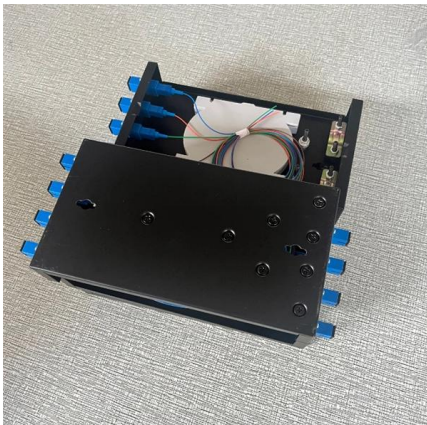

Hager LF Tehalit Kabelkanal PVC 40x60 mm 2,0 m

Der Tehalit Kabelkanal aus der bewährten tehalit.LF-Serie sorgt für eine ordentliche und sichere Verlegung von Elektro-, Netzwerk- und Anschlusskabeln in Wohn-

Cable Tray and Reels , Wire and Cable Management

Fast installation with dependable support. Everything you need to build a cable management system, including Cablofil wire mesh cable tray, ladder cable tray,

Tray Cables

Tray cables are used in control and power applications in chemical plants, steel mills, industrial plants, utility substations and

generating stations, as well as commercial buildings. Tray cables are available

White cable trays are typically constructed from durable materials such as steel or aluminum and finished with a high-quality powder coating. This coating provides not only the distinctive white color