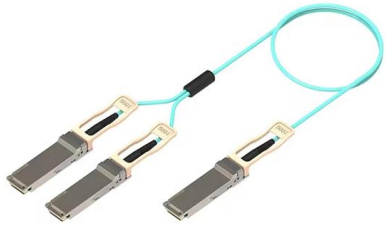

Adam Tas Corridor Energy

4060 White Cable Tray

4060 White Cable Tray

FÖRSÄSONG cable management tray, white, 38 cm

FÖRSÄSONG cable management tray, white, 38 cm (15") FÖRSÄSONG cable management tray gives you a dedicated place to gather cables and small items.

Hager LF Tehalit Kabelkanal PVC 40x60 mm 2,0 m

Der Tehalit Kabelkanal aus der bewährten tehalit.LF-Serie sorgt für eine ordentliche und sichere Verlegung von Elektro-, Netzwerk- und Anschlusskabeln in Wohn-

Cablofil Cable Tray-White (6D,,18W,,120L)

Special Safe-T-Edge: protects installers from sharp ends while it prevents cables from fraying. Wire mesh is smooth and round: to resist dirt and dust build-up. Standard 10' lengths: straight and easy to

Plastic inserts create a smooth bottom for sensitive cable types in Cablofil cable management. Available in bottom only and bottom with sides, each 200'

Cablofil Cable Tray-White (6D,,8W,,120L)

Special Safe-T-Edge: protects installers from sharp ends while it prevents cables from fraying. Wire mesh is smooth and round: to resist dirt and dust build-up. Standard 10' lengths: