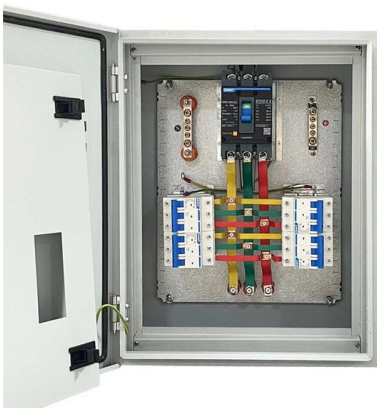

Cable tray with integrated quick fastening system. Continuous side perforations of 7 x 20 mm for the installation of additional connection and mounting components.

40X60 2M SLOTTED PLASTIC CABLE TRUNKING