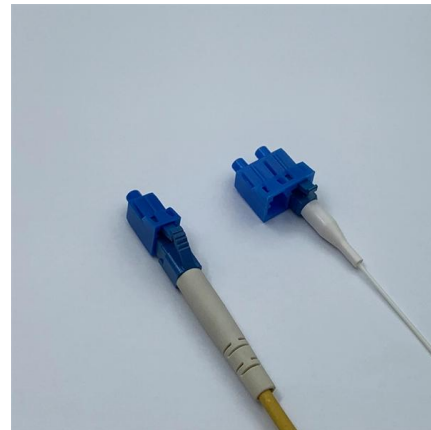

John Deere 425 Tail Lights for sale , eBay

Get the best deals for John Deere 425 Tail Lights at eBay . We have a great online selection at the lowest prices with Fast & Free shipping on many items!

John Deere 425 445 455 Taillight Kit 425TAIL

Kit contains the following Genuine John Deere Parts (part number, quantity):M117275,2 AR62407,2 M116132,1 M116133,1 M116504,1 M116505,1

ELIMINATOR TAIL SECTION

o Tail lights, license plate and turn signals require relocating.
o Product requires the removal of the seat and fender.
o Product requires the removal of fender struts