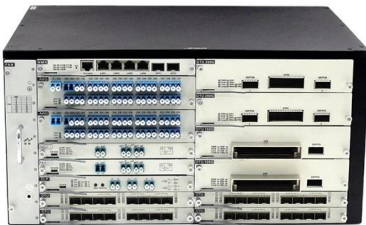

Hurricane 425 CF Tail Blades

Fill in the form below to add your review for Hurricane 425 CF Tail Blades - 204740 Your Review

425 FS F-16C Fighting Falcon Tail Flash

Your custom 425 FS F-16C tail flash plaque includes squadron markings, unique tail stripe, any tail number, and up to 3 lines of personalized text. Once we receive