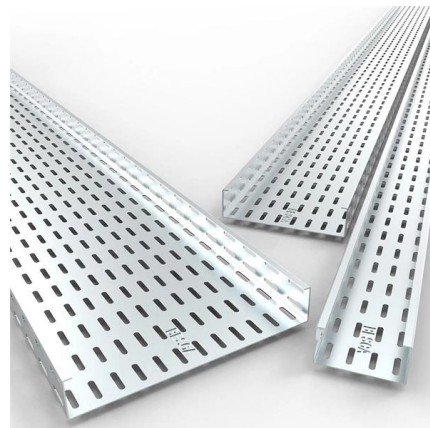

Polaris Magnum 425 Top Speed, Common Problems

Polaris Magnum 425 Models Similar to the Polaris Magnum 330 that came along after it, the Polaris Magnum 425 featured two different models - a