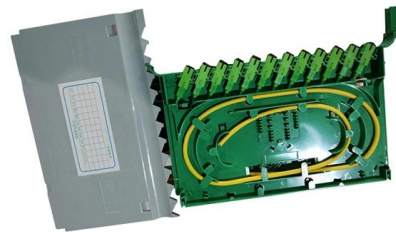

40320C

1969-70 Ford Mustang; Shelby; Fiberglass Tail Light Panel; With Buckets This fiberglass taillight panel fits over the existing steel taillight panel to update your

425 beaver tail clip to mount on

The handy form of 425 prevents interlocking of clips one beneath another and facilitates tool-free installation. The shape of the clip provides an easy handling in all stages.

425 FES tail control rod

Thanks in advance for any help. I have a 425 fes that I have not flown due to not being able to set up the tail control rod the way I feel it should