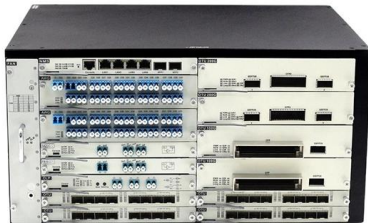

Hier sollte eine Beschreibung angezeigt werden, diese Seite lässt dies jedoch nicht zu.