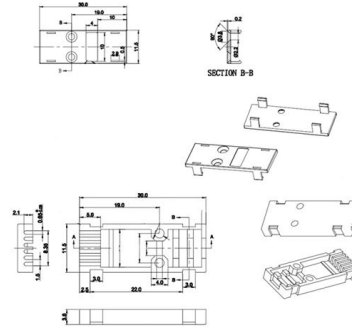

42U Racks , 42U Server Cabinets , Server Room Environments

Explore the range of 42U server racks and floor standing data cabinets from Server Room Environments with models ranging from low-cost racks designed for computer and server room applications to

42U Enterprise-Grade Server Rack Cabinet Kit, 19in

42U Enterprise-Grade Server Rack Cabinet Kit, 19in Enclosed 4-Post Rack with Built-in Cable Management, 35in (89cm) Mounting Depth, 3307lb (1500kg)

42U Server Racks

Shop 42U server racks at Dell for secure, reliable, and spacious server storage solutions. Perfect for data centers and IT environments.