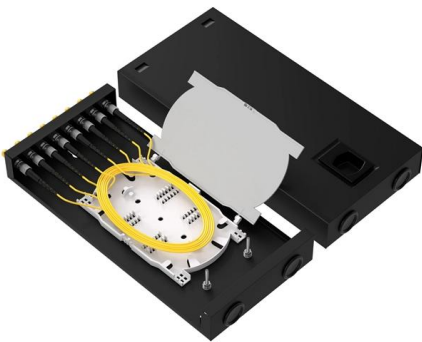

40U & 44U Server Rack Cabinet Open-Sided

Our 40U / 44U server rack maximizes airflow with an open-sided frame, 3,000 lb load, tool-less cable mounts, ready to ship for high-density data centers.

44U Network Rack , OpenFrameRacks

The 44U Network Rack stands 83.25" tall, 20" deep, and 24" wide and can rackmount EIA-standard 19 inch equipment. It's heavy duty steel construction allows a maximum load capacity of 3000 lbs.

Eaton Paramount Rack 44U Server Rack Enclosure

Extra-Deep Server Rack Cabinet Accommodates 44U of Rack Equipment Designed to optimize efficiency in high-density applications, this Eaton Paramount 44U rack