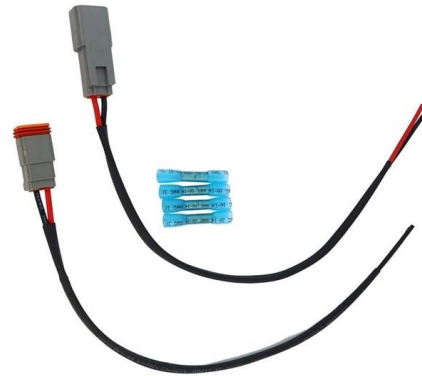

40U & 44U Server Rack Cabinet Open-Sided

Our 40U / 44U server rack maximizes airflow with an open-sided frame, 3,000 lb load, tool-less cable mounts, ready to ship for high-density data centers.