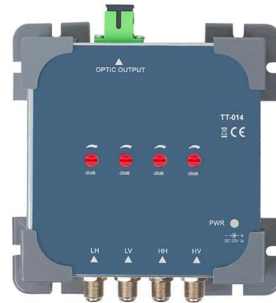

Eaton Paramount Server Rack, 44U, 24-in. Wide, 42-in. Deep , Eaton

Designed to optimize efficiency in high-density applications, this Eaton Paramount 44U rack enclosure integrates airflow management and security features. The rack is 24 inches wide and 42 inches deep.

44U Server Cabinet

44U Server Rack Cabinet Model C4RR307742DBK1 C4RR307742SBK1 Made in North America, TAA Compliant

Server Rack and Network Cabinet 42U/44U Full height

42U/44U Full height Server Rack and Network Cabinet. Available racks have side panels present, but no front and back doors or keys.