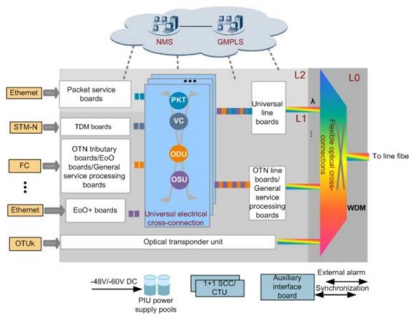

FIBER OPTIC TRAY CABLES

WHAT IS A FIBER OPTIC TRAY CABLE (FOTC)? The term "tray cables" has gained significant market share recently, but a wide range of cables can be installed in a cable tray. There are many standards

FTP-Programm: Fehler "451 Quota limit exceeded"

Die Fehlermeldung „451 quota limit exceeded" deutet darauf hin, dass Sie den Ihnen zur Verfügung stehenden Speicherplatz überschritten haben.