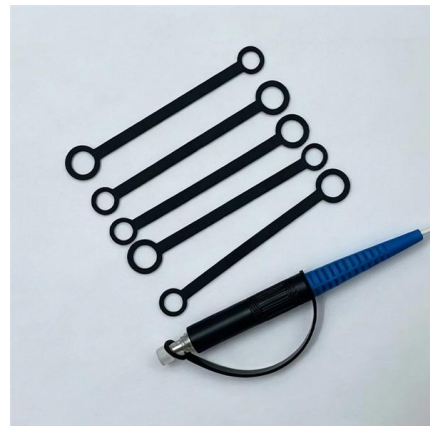

Optical cable of the renowned company Maclean model MCTV-451. One of the main advantages of this model are reinforced metal plugs, which provides cables from this line with unparalleled durability on

451 Series Socket and 3749 Series Cables

3M(TM)'s 451 socket series .050" pitch connector system and the 3749 series, round conductor flat cable featuring TPE insulation.

A Comprehensive Guide to Tray Cable

Since cable trays do not fully enclose cables, which would be the case with cable raceway or ducts, tray cable must conform to strict requirements to

PVC Fiber Optic Cable Tray, Optical Fiber Cable Tray

Fiber management system is designed to protect and route fiber optic patch cords. Its basic components include: straight grooves,

Maclean Cable, Optical, Toslink-Toslink, Polybag, 1m, MCTV-451

Optical cable from the renowned Maclean company model MCTV-451. One of the main advantages of this model are reinforced, metal plugs, which provides the cables from this line with unprecedented

Quotation Check List for Cable Tray