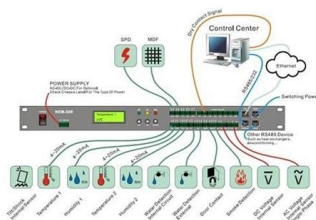

Optical Cable Tray , LongXing

Sort By: Optical Cable Tray Capacity: Check
Details Dimensions: 2"/4"/6"/10"/12" Material:
Plastic (ABS/PC) Design Style: Raceway Flexibility
Adapter Type: N/A Applications: Fiber