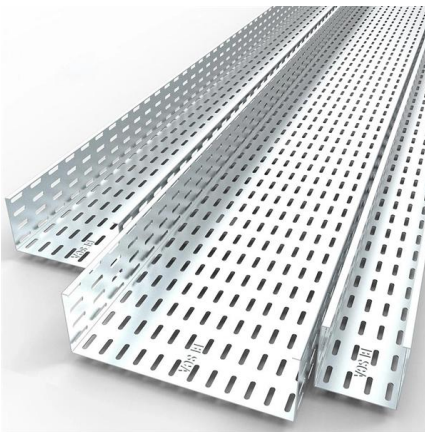

Tray Cable , Tray Cable Inventory for Industrial Use

Browse OmniCable's extensive tray cable inventory, including 600V tray cables for power and control in wet, dry, and hazardous locations, with single and multi

Cables Allowed in NEC Tray Applications

Cables Allowed in NEC Tray Applications Cable tray is one of the most common methods of supporting wire and cable. There are many different types of cable tray including basket, ladder and solid