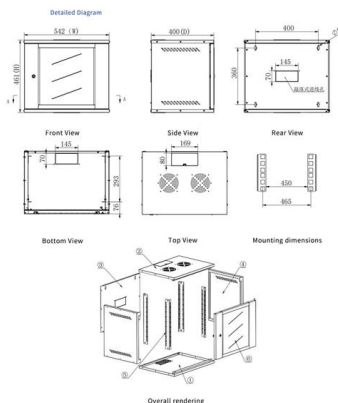

D-link 48 Port Patch Panel

A well know name in providing comprehensive Networking Solutions for Home and Office, D-Link presents a range of Networking products with great service and