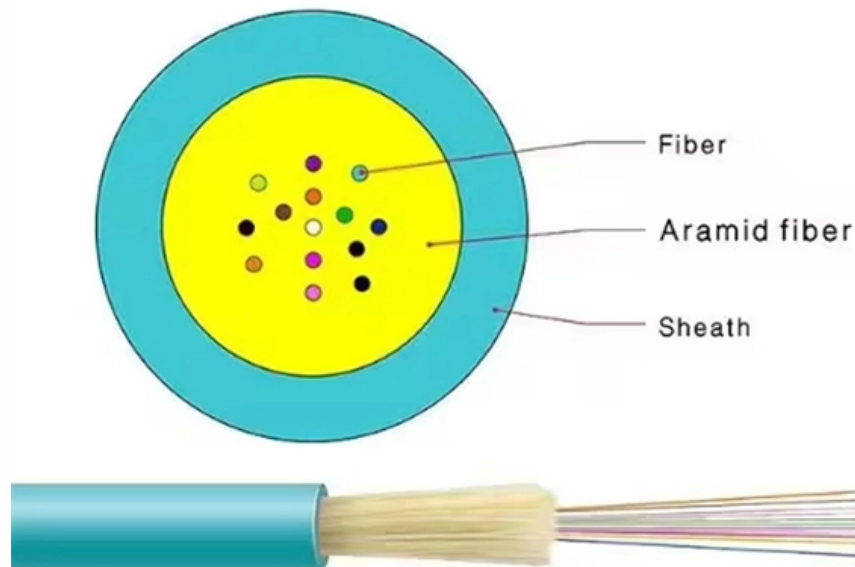

## Overview

---

Aggregation switch for small and medium-sized campus networks, with 4 x 1GE/10GE SFP+ uplink ports for data transmission; 48 x 10/100/1000BASE-T ports, PoE/PoE+ supported, providing high-speed network experience for short-distance services. These 48 port switches support dense device environments with reliable speed and smart features. As a universal hardware solution, the 7520 provides end-to-end secure network segmentation, in addition to advanced policy capabilities, with a user-selectable. The S5860-48SC 48-port 1G/10G Ethernet layer 3 switch features 48x 1G/10G downlinks, 8x 40G/100G QSFP28 uplinks that all support virtual stacking. Ideal for managing multiple devices in offices, data centers, or classrooms, these switches provide a streamlined solution for expanding network capacity. A reliable, easy-to-use switch without the complexity of management, the TL-SG1048 provides 48 10/100/1000Mbps ports.