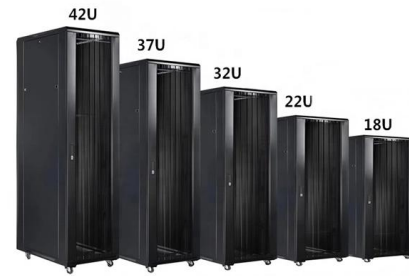

ODF ODF-576 Optical Distribution Frame 720 Core 60

ODF ODF-576 Optical Distribution Frame 720
Core 60 Tray Chassis Item No.:

Contact Us

For datasheets, pricing, or custom telecom energy solutions, please visit:
<https://koskolong.co.za>