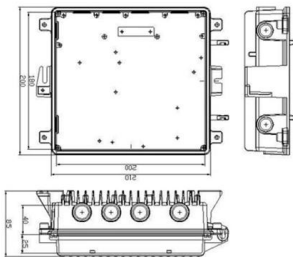

576/720 Cores Optical Fiber ODF

This document describes an indoor FTTH rack mounted optical fiber distribution frame. It can integrate fiber splicing, termination, adapters