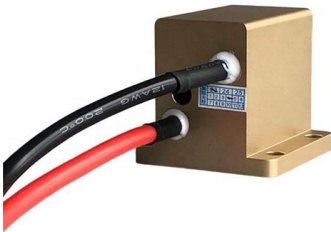

576F Optical Distribution Cabinet (ODC)

China factory anti-theft 576F floor standing SMC 1450*755*543 double doors Optical Distribution Cabinet(ODC).

F2H-FOSC-BDM-Z5S12-48VG 576 Fibers Closure-Fiber Distribution Box

Fiber Distribution Box Functions F2H-FOSC-BDM-Z5S12-48VG 576 Fibers Fiber Optic Splice Closure provides protection for direct connection, branch and continual connection for various kinds of

OPTICAL FIBER DISTRIBUTION FRAMES (ODF) AR-RODF-SO Series

1. OVERVIEW equipment for the realization of optical fiber connection. Mainly used in the junction point between the optical transport networks and the optical transmission equipment, or between the optical