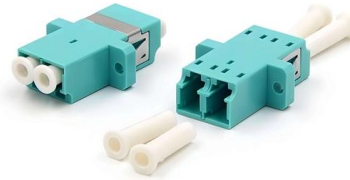

Adam Tas Corridor Energy

6-core rack-mounted fiber optic terminal box

6-core rack-mounted fiber optic terminal box

HTB8009 6-Port FTTH Box - Wall-Mount SC Simplex

The HTB8009 6 Ports FTTH Termination Box is a compact, multi-functional distribution enclosure specially designed for final fiber termination at

Fiber Optic Patch Panels , Fiber Optic Enclosures & Cassettes

We offer a wide variety of fiber optic patch panels, enclosures, and cassettes to easily connect and maintain the fiber portion of your cable plant. Shop now!

Fiber Optic Distribution Box 24 Port (48 Core) - LC

Product description Fiber Optic Distribution Box 24 Port (48 Core) - LC Connector,OM3 Multi-

6 Core Fiber Optic Terminal Box

Compact structure and perfect fiber management. Engineered fiber routing protect bend radius through the unit to ensure signal integrity. Applicable for pole-mount