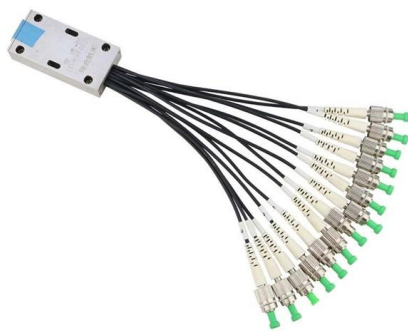

Adam Tas Corridor Energy

6-core rack-mounted fiber optic terminal box

6-core rack-mounted fiber optic terminal box

HTB8009 6-Port FTTH Box - Wall-Mount SC Simplex

The HTB8009 6 Ports FTTH Termination Box is a compact, multi-functional distribution enclosure specially designed for final fiber termination at

Fiber Optic Patch Panels , Fiber Optic Enclosures & Cassettes

We offer a wide variety of fiber optic patch panels, enclosures, and cassettes to easily connect and maintain the fiber portion of your cable plant. Shop now!

Fiber Optic Distribution Box 24 Port (48 Core) - LC

Product description Fiber Optic Distribution Box 24 Port (48 Core) - LC Connector,OM3 Multi-

6 Core Fiber Optic Terminal Box

Compact structure and perfect fiber management. Engineered fiber routing protect bend radius through the unit to ensure signal integrity. Applicable for pole-mount

FTTH Fiber Distribution Boxes

Optical Fiber Distribution Terminal Boxes (Backbone Grade) For mission-critical applications in data centers, telecom central offices, or metropolitan networks, fiber distribution terminal boxes are