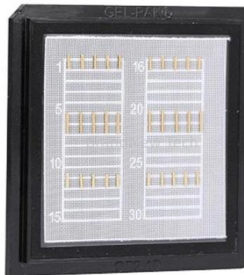

DIN-Rail 6 Core Wall Box fiber optic+SC Adapter

DIN Rail 6 Core SC/LC adapter Fiber optic terminal box is available for the distribution with SC/LC adapter single-mode 6 core and terminal connection for