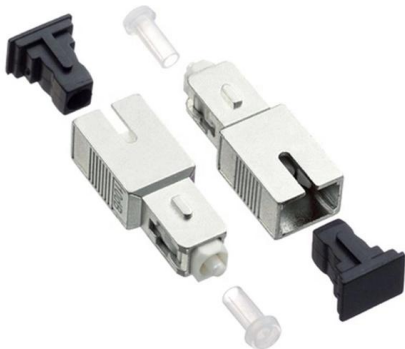

Adam Tas Corridor Energy

6-core rack-mounted fiber optic terminal box

6-core rack-mounted fiber optic terminal box

HTB8009 6-Port FTTH Box - Wall-Mount SC Simplex

The HTB8009 6 Ports FTTH Termination Box is a compact, multi-functional distribution enclosure specially designed for final fiber termination at

This 12 port rack-mounted fiber patch panel is available to be pre-terminated various adapter (like sc and lc in simplex or duplex) and 12 or 24 strand pigtail with single

Wall Boxes

CommScope offers a complete line of easy-to-use access terminals, copper and fiber splice closures, patch closures and accessories to speed deployment.

6C/12C DIN Rail Fiber Terminal Box - FTTH & ODF

This DIN rail terminal box supports 6 or 12 fibers with SC/LC adapter options, offering compact splicing and termination for FTTH and ODF systems.

Gcabling 6 Core Fiber Optical Distribution box Terminal

HTB8054 12-Core Indoor Fiber Optic Terminal Box - for

HOLIGHT HTB8054 fiber terminal box supports
12 cores indoor FTTH distribution with SC
adapters. Compact, durable design for easy
cable

Ultra Fiber Optic Distribution Box, 12 Core FTTH Terminal Enclosure