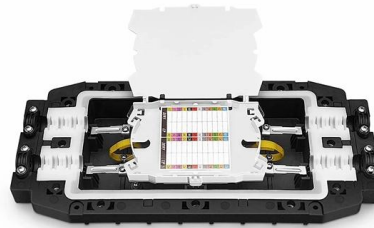

Adam Tas Corridor Energy

6-port LC duplex adapter

6-port LC duplex adapter

6-Port LC Duplex MM Adapter Panel , FiberMania

Developed for LC adapter panel 6 ports loaded with 6 LC duplex multimode adapters for enterprise structured cabling installations Quality guaranteed.

LGX LC Adapter Panel 6 Ports w/6 LC Duplex Singlemode Adapters

RiteAV's LGX Compatible LC Adapter Panel, 6 Ports, Loaded w/6 LC Duplex Singlemode Adapters, provides connections for 6 LC jumpers. The panel can be used as a pass through or to

PRO-HDM-24FLCAP-AQ , ARIA Technologies® , Adapter Plates

The HDM Series 24-Fiber LC Adapter Plate delivers high-density duplex fiber connectivity in a compact, modular form factor optimized for the HDM rackmount platform. Designed for seamless compatibility