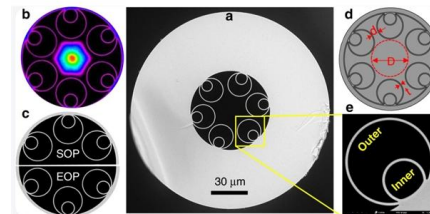

RiteAV LGX Footprint LC Adapter Panel, 6 Ports,

Product Description RiteAV's LGX Compatible LC Adapter Panel, 6 Ports, Loaded w/6 LC Duplex OM3 10Gig Multimode Adapters, providing connections for 6 LC