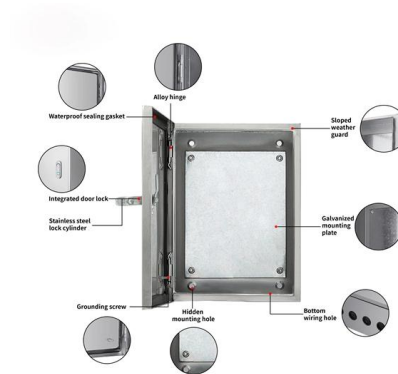

The 6-Port LC Duplex Single-Mode Fiber Adapter Plate Module from Complex is a multimode-compatible plate that quickly pops in and out of any Complex MP

Fiber Optic Panel Adapter, 12-Fiber, 6 LC Duplex, Zircon

Fiber Optic Panel Adapter, 12-Fiber, 6) LC Duplex, Zircon Sleeves, Blue.

Fiber Adapter Panel, Multimode/Single Mode, 6 Port LC

Description 6 Port LC Duplex Cabinet Adapter Panel To accompany all OCC fiber optic enclosures, OCC developed snap-in fiber adapter plates that are versatile

6-Port LC Duplex MM Adapter Panel , FiberMania

The FAP-LCD6LM is a high-performance modular adapter plate engineered for high-density Multimode fiber distribution. Pre-loaded with six LC Duplex adapters, this

RiteAV LGX Footprint LC Adapter Panel, 6 Ports,

RiteAV's LGX Compatible LC Adapter Panel, 6 Ports, Loaded w/6 LC Quad Duplex Multimode Adapters, providing connections for 24 LC jumpers. The panel can be