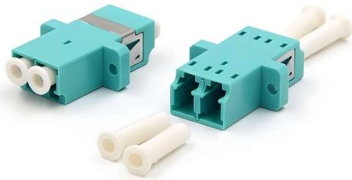

6-Port LC Duplex OM3 Adapter Panel , FiberMania

Crafted for LC adapter panel 6 ports loaded with 6 LC duplex OM3 multimode adapters for organized fiber management in network rooms
Trusted supplier.