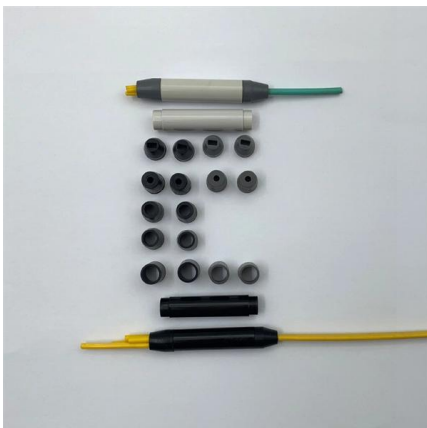

Fiber Optic Panel Adapter, 12-Fiber, 6 LC Duplex, Zircon

Fiber Optic Panel Adapter, 12-Fiber, 6) LC Duplex, Zircon Sleeves, Blue.

Fiber Adapter Panel, Multimode/Single Mode, 6 Port LC

Description 6 Port LC Duplex Cabinet Adapter Panel To accompany all OCC fiber optic enclosures, OCC developed snap-in fiber adapter plates that are versatile