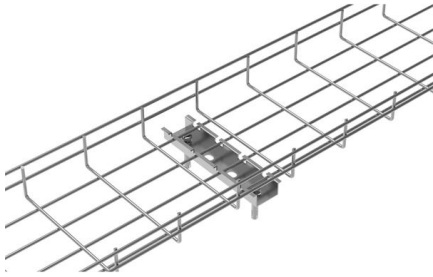

RiteAV LGX Footprint LC Adapter Panel, 6 Ports,

Product Description RiteAV's LGX Compatible LC Adapter Panel, 6 Ports, Loaded w/6 LC Duplex OM3 10Gig Multimode Adapters, providing connections for 6 LC

Contact Us

For datasheets, pricing, or custom telecom energy solutions, please visit:
<https://koskolong.co.za>