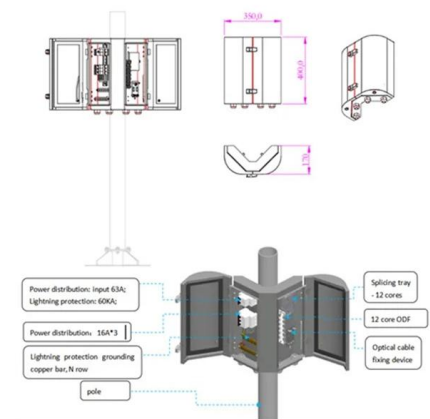

Amazon : NavePoint 6U Wall Mount Network

NavePoint 6U Wall Mount Network Cabinet for 19" IT Equipment with Lockable Glass Door & Removable Side Panels, 2 Fans, 17.7" Deep, Pre-Assembled

AR106

Designed to house your server, as well as network solutions such as network switches and patch panels. Rack is packaged unassembled for smaller storage

Outline drawings
mm

network cabinet 6u , Newegg

Search Newegg for network cabinet 6u. Get fast shipping and top-rated customer service.

Wall Mount 6U Network Server Cabinet for 19" Equipment

This Black 6U Equipped Network Wall Mount Cabinet with Cooling Fan is specially made for placing up to 6 units 19" network equipment with a mounting depth up to

The Complete Guide to Network Rack Cabinets: 6U, 9U,

At Secure Gates Inc., we provide high-quality 6U, 9U, and 12U Network Rack Cabinets designed to meet the unique needs of professionals,

Instruction Manual 6U 19" Wall Mounted Equipment Rack/Cabinet

To attach the RK619WALL to a wall, ensure the mounting point holes on the rear of the cabinet, line up properly with the screws/anchors installed into the wall.

6U 300mm Black Data Cabinet/Network Rack