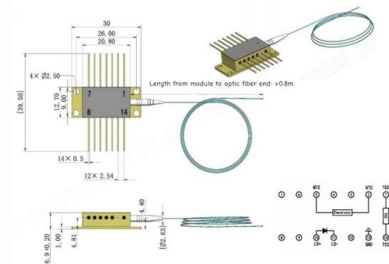

Outline drawings
mm