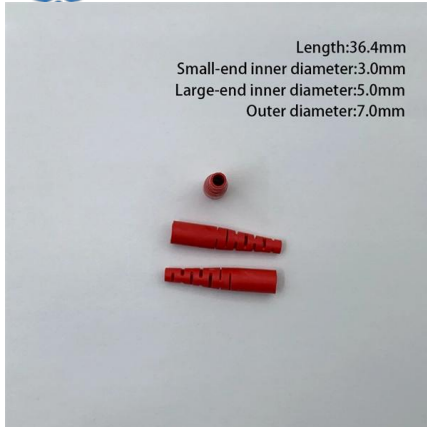

72 Core ODF

72 Core ODF Optical Distribution Frame (ODF) is a device used in