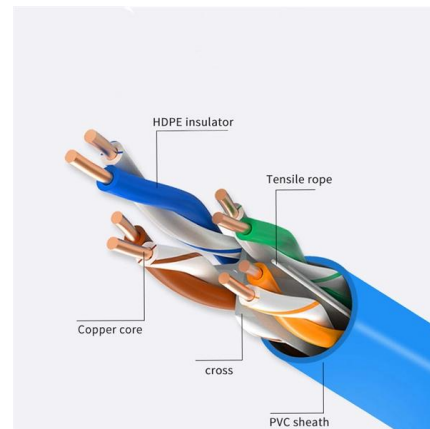

72core FTTH Box Distribution Enclosure Joint Horizontal

Fiber Optical Distribution box is suitable for jointing fiber cable and pigtail, and it protects fiber optic splices and helps to distribute. The distribution