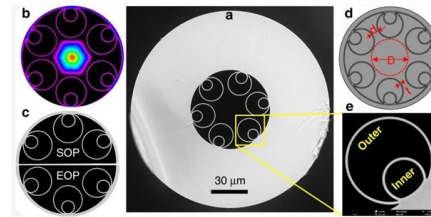

72 Fiber FTTH Terminal Box Fiber Optical Junction Box

This Lockable distribution box offers the ability to terminate 72 fibers housed in a strong robust SMC enclosure for indoor and outdoor applications.

32 Port Fiber Distribution Box, 72 Cores Splicing - Topfiberbox

This enclosure comes with 4 cable inlet and 32

outlet port, supporting up to 72 cores splice. It is made of impact-resistant plastics with anti-uv and waterproof function, Multi-layer design provides