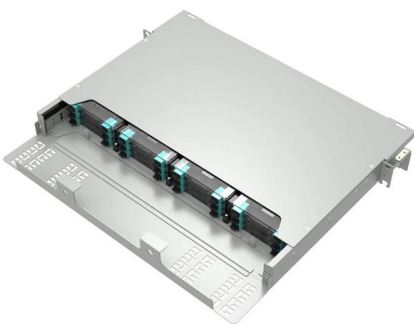

Haile 36 72-Core ODF Fiber Optic Distribution Frame P3-72S-LC , 19

The Haile 36 72-core ODF Fiber Optic Distribution Frame P3-72S-LC is engineered to optimize fiber optic management for large installations. Its 72-core capacity with LC single-mode connectors

SJ-ODF-12 Fiber ODF, ODF 12 Core

SJ-ODF-12 fiber ODF, ODF 12 core is used to distribute the optical fibers from the distribution frame to the ends that have an optical connector such as patch

12/24/36/48/72/96core Rack-Mount Fiber Optic Distribution Frame

This frame is ideal for indoor fiber optic cables connection storage, distribution and management Features: 1, Interface optional: SC/FC/LC/ST etc. 2, Cores optional: 12/24/36/48/72/96/144 etc. 3,

ODF 72 Cores Rack-Mount Fiber Optic Distribution Frame

ODF 72 Cores Rack-mount Fiber Optic Distribution Frame Rack-mount Fiber Optic Distribution Frame is modular design with drawable trays inside and cold-rolled

Optical Distribution Frames (ODF)

Explore optical distribution frames (ODF) with efficient distributed chassis solutions at CommScope