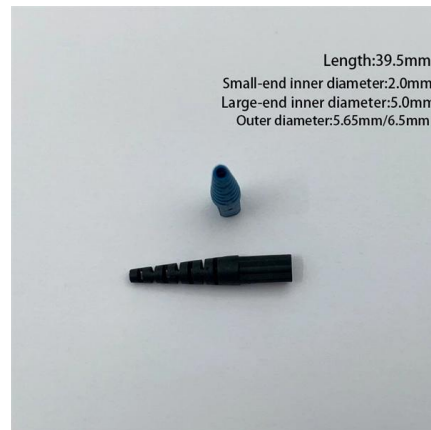

Optical Distribution Frames , Lenora Innovation

This fiber ODF is made of high-quality powder coated cold rolled steel and designed for use in residential and business applications for the termination of the fiber optic cables.

72-port ODF fiber distribution panel fiber optic distribution frame

72 Core Fiber optic Distribution Frame (ODF),DT-ODF-72SF-DW 3U Drawer Type,Single Core,With or Without Adapter is optional,With SC/APC or SC/UPC,LC,FC,ST Adapter is Optional.With or Without