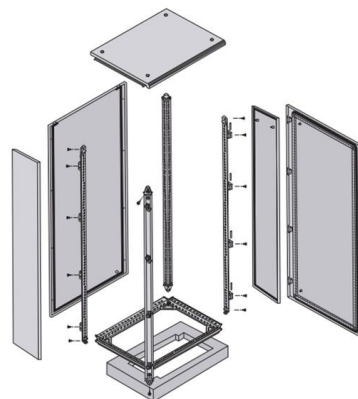

72 Fibers 19" 4U Rack Mount Optical Distribution Frame

FiberZON 19" ODF offers flexible cabling access, expandable frame design and comprehensive cable management. A series of optical distribution frames of 12