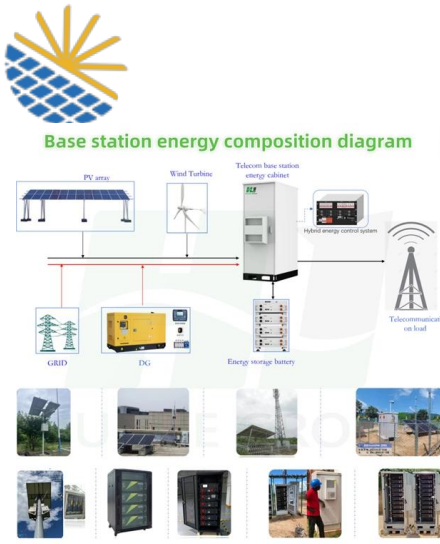

layer 3 switches 8 port , Newegg

Search Newegg for layer 3 switches 8 port. Get fast shipping and top-rated customer service.