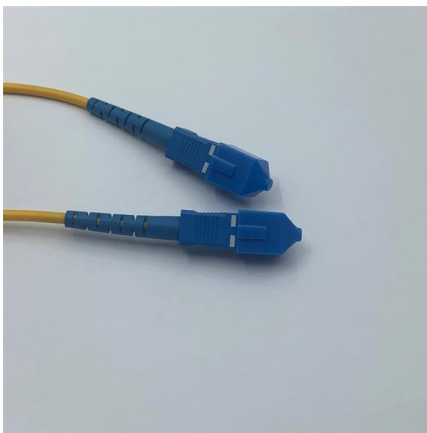

8 core singlemode loose tube cable LSZH int/ext, Fibre Optic Cable

These Optical fibre cables meet both Internal and External Environmental and flame-retardant industry standards with 48F-288F cabling options. The simple mechanical construction of the Loose tube

4 Core Single Mode Fiber Optic Cable

Features: Single Mode Design: 9/125 μ core-to-core diameter provides high bandwidth and long range with single mode fiber technology. Various Core

Singlemode 9/125 Fiber Cables , CableWholesale

Singlemode cable has a 9-micron core and 125-micron cladding diameter that are ideal for low-loss transmissions that span distances as long as several miles. We have single mode fiber cable in all