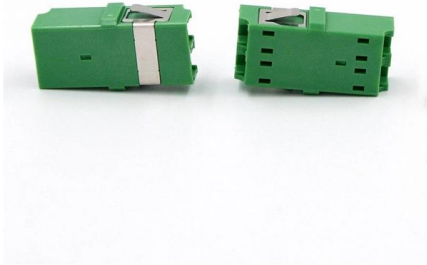

China 8 Core Single Mode Fiber Optic Cable Manufacturer and

8 Core Single Mode Fiber Optic Cable Manufacturers, Factory, Suppliers From China, We have been one of your largest 100% manufacturers in China. A lot of large trading businesses import products