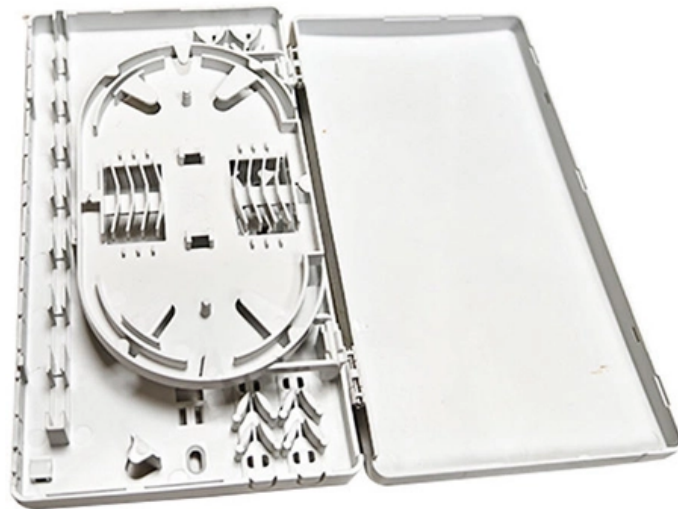

## Overview

---

The Starlight SWA Single Mode OS2 9/125 Fibre Cable is suitable for direct burial installations making it the perfect solution for the most demanding and harsh environments. Enbeam OS2 Singlemode SWA Direct Burial Fibre Optic Cable Loose Tube 8 Core 9/125 Eca Black, part of a huge range of OS2 fibre optic cables fully stocked at Mayflex. Imm (main cord) Material Stainless Steel Color Silvery White UL94 V-0 (\*Burning stops within 10 seconds on a vertical specimen, no drips or flaming particles).