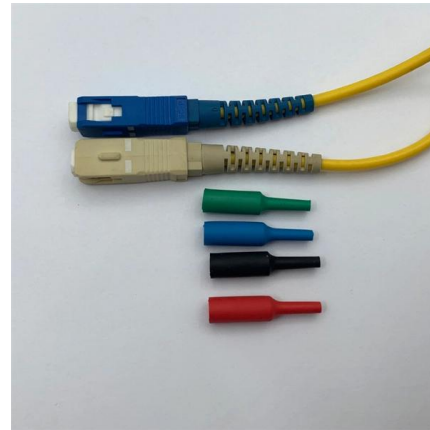

8 core singlemode loose tube cable LSZH int/ext, Fibre Optic Cable

These Optical fibre cables meet both Internal and External Environmental and flame-retardant industry standards with 48F-288F cabling options. The simple mechanical construction of the Loose tube

4 Core Single Mode Fiber Optic Cable

Features: Single Mode Design: 9/125 μ core-to-core diameter provides high bandwidth and long range with single mode fiber technology. Various Core

Singlemode 9/125 Fiber Cables , CableWholesale

Singlemode cable has a 9-micron core and 125-micron cladding diameter that are ideal for low-loss transmissions that span distances as long as several miles. We have single mode fiber cable in all