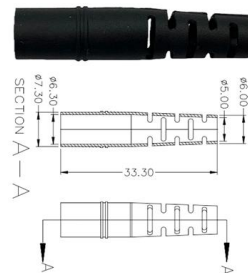

### Singlemode 9/125 Fiber Optic Cables Indoor & Outdoor

Single Mode fiber is usually 9/125 in construction. This means that the core to cladding diameter ratio is 9 microns to 125 microns. Single Mode fiber optic cable has a small diametral core that allows only