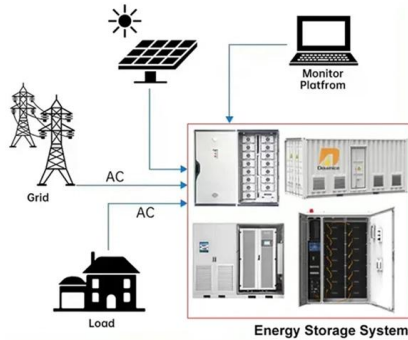

8 Core NAP ODP FTB FTTH 3 Inlet Fiber Access

The 8 port Fiber Distribution Box is sturdy in structure, lightweight in size, and easy to install. It can be installed on walls or utility poles, and its waterproof cover

FDB-8CS 8-Core Optical Distribution Box

Compact 8-core fiber box with integrated tray design, supporting 8 SC adapters and cassette splitters. IP55-rated for wall/pole mounting in FTTx networks.

FTTH 8 Core Distribution Frame Box Mini ODF

Type: Optical Fiber Distribution Box Wiring Devices: ODF Certification: CE, ISO, RoHS, GS Condition: New Max. Capacity: 8 Core Size: 245*200*48mm

8 Core Fiber Distribution Box-F201

A fiber distribution box (FDB) is an enclosure that is used to house and manage fiber optic cables in a telecommunications network. It serves as a central point for

8 Core Fiber Optic Distribution Box

8 Core Fiber Optic Distribution Box Dawnergy's fiber optic distribution boxes are widely used as a termination point for the feeder cable to connect with the drop

DISTRIBUTED PV GENERATION + ESS