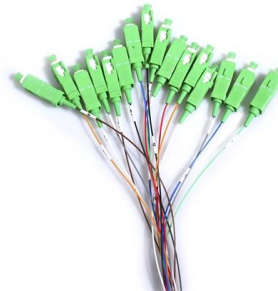

8 Port FTTH Distribution Box with Mid Span Access -

The 8 port ftth distribution box with splitter supports 2 entry cables with dia $\leq F12\text{mm}$, which can house 1x8 mini splitter for 8 cores splice and termination .

8 Core NAP ODP FTB FTTH 3 Inlet Fiber Access

The 8 port Fiber Distribution Box is sturdy in structure, lightweight in size, and easy to install. It can be installed on walls or utility poles, and its waterproof cover

FDB-8CS 8-Core Optical Distribution Box

Compact 8-core fiber box with integrated tray design, supporting 8 SC adapters and cassette splitters. IP55-rated for wall/pole mounting in FTTx networks.

FTTH 8 Core Distribution Frame Box Mini ODF

Type: Optical Fiber Distribution Box Wiring Devices: ODF Certification: CE, ISO, RoHS, GS Condition: New Max. Capacity: 8 Core Size: 245*200*48mm

8 Core Fiber Distribution Box-F201

A fiber distribution box (FDB) is an enclosure that is used to house and manage fiber optic cables in a telecommunications network. It serves as a central point for