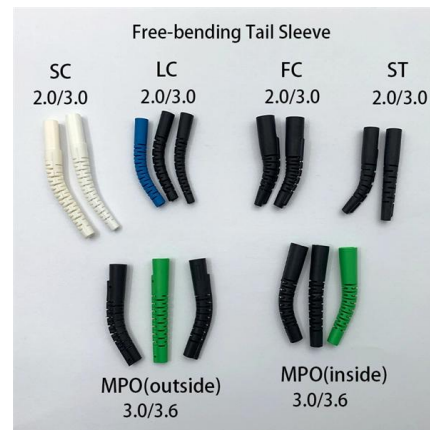

Contact Us

For datasheets, pricing, or custom telecom energy solutions, please visit:
<https://koskolong.co.za>