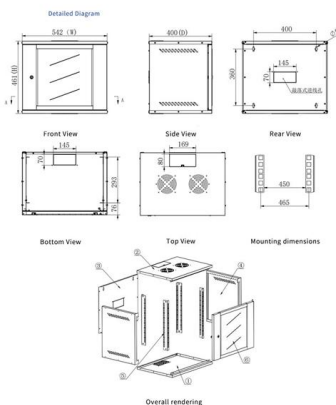

Indoor Fiber Optic Cable

Our indoor interconnect fiber cable offers high-speed data connections for your workstations, networks, and buildings, with a compact design for easy installation in tight spaces.

Fiber Optic Cable Price Per Meter: Sc-Sc Single Mode 10G Gigabit

Outdoor 4 Core FTTH Fiber Optic Single Mode Cable Jelly Filled with 2 Wire Armored Jacket
Price per 1m 1 Meter 4C-SM-OT RM2.20 Selangor