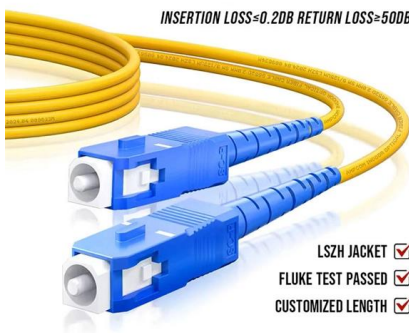

Jetzt online bei Wandelt bestellen: Digitus DN-650107 4 Port Fast Ethernet Netzwerk PoE Switch, Industrial, Unmanaged, 1 RJ45 Uplink. 60.000 Artikel auf Lager, bis zu 40% Rabatt, Top Kunden

Brainboxes

Brainboxes Industrial Embeddable 8 Port Ethernet Switch - 8: Industrial Ethernet 8 Port unmanaged switch. Galvanically Isolated Ports. Industrial temperature range of -40°C to +80°C (-40°F to 176°F)

Anforderungen

The integrated auto-crossing function of all twisted pair ports makes the use of crossed patch cables unnecessary. The switch automatically detects the pinout of the connected cable and adapts the port