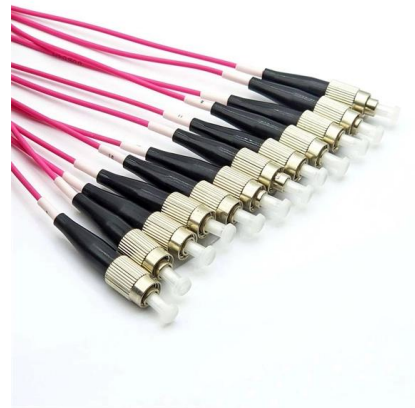

### **FTB-104 4/8/16 Port FTTH terminal box in metallic-AOA**

FTB-104 Series fiber terminal box in metallic materials but is small in size and light weight; that is convenient for installation and saves the shipping

### **[Hot Item] 8 Port Fdb-0208 Fiber Optic Terminal Box**

Widely used in FTTH access network, Telecommunication

### **8 Core NAP ODP FTB FTTH 3 Inlet Fiber Access**

8 port Optical Fiber Distribution Box Indoor / Outdoor Wall Mounted comes with 2 fiber cable ports + 8 ports for drop ftth fiber optic cables. It can install 8pcs

### **8 ports FTTX Pre-connectorized Terminal Box PTB-8M**

8 ports FTTX Pre-connectorized Terminal Box PTB-8M It consists of 2/4x optical cable inlet and 8x outlet PORTS, some Splice trays, a tissue system with optical