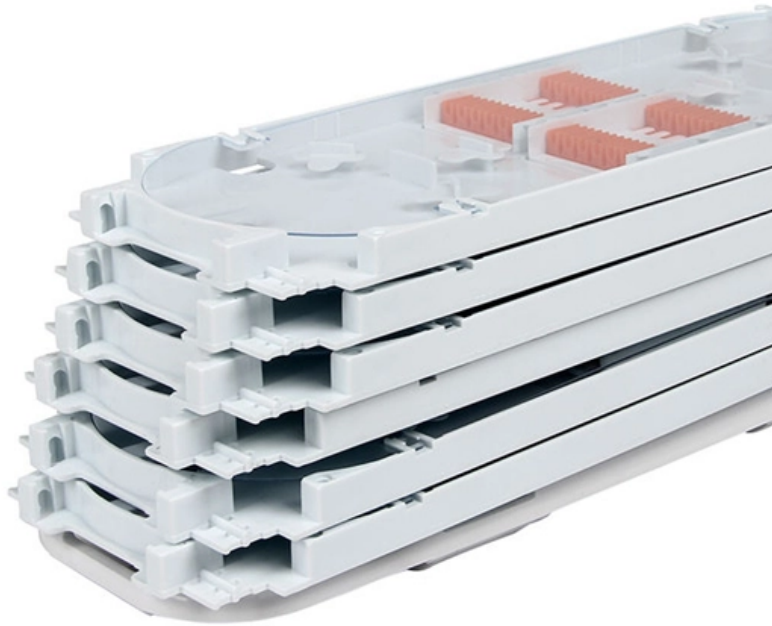

## **8-port terminal box model**

## 8-port terminal box model

---

### **FTB-104 4/8/16 Port FTTH terminal box in metallic-AOA**

FTB-104 Series fiber terminal box in metallic materials but is small in size and light weight; that is convenient for installation and saves the shipping

### **8 Core NAP ODP FTB FTTH 3 Inlet Fiber Access**

8 port Optical Fiber Distribution Box Indoor / Outdoor Wall Mounted comes with 2 fiber cable ports + 8 ports for drop ftth fiber optic cables. It can install 8pcs