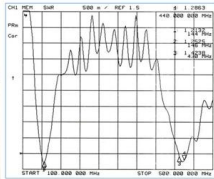

Frequency: 144 MHz / 430 MHz
Band width: 3 MHz / 10 MHz
Gain: 6.0 dBi / 8.0dBi
Length: 250cm

Dual Band: 2m / 70cm