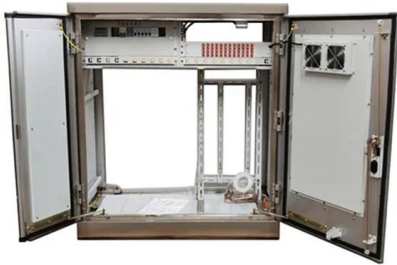

Adam Tas Corridor Energy

8-port terminal box tax code

Overview

Information and reports on Terminal Box Imports Under HS Code 85369090 along with detailed shipment data, import price, export price, monthly trends, major exporting countries, major importing countries and major ports. Search in the current year Connections and contact elements, for wire and cables, for a voltage of ≤ 1 . You can also use the service to: You'll need a commodity code when you fill in a customs declaration form, so you pay the correct amount of tax and duties. Alongside, we help you get detailed information on the vital Terminal box export import data that encompasses HS codes, product descriptions, duty, quantity, price, etc. The Terminal box trade data from Seair paves the way for successful partnerships that generate profit for businesses from both.

8-port terminal box tax code

8 Port FTTH Distribution Box with Mid Span Access -

The 8 port ftth distribution box with splitter supports 2 entry cables with dia $\leq F12mm$, which can house 1x8 mini splitter for 8 cores splice and termination .

8-Port Terminal Block RS232/422/485 to USB Adp

USB 2.0 to 8-Port Terminal Block serial adapter is designed provide instant serial port expansion to a serial network for RS232/422/485 signal.

Trade Tariff: look up commodity codes, duty and VAT rates