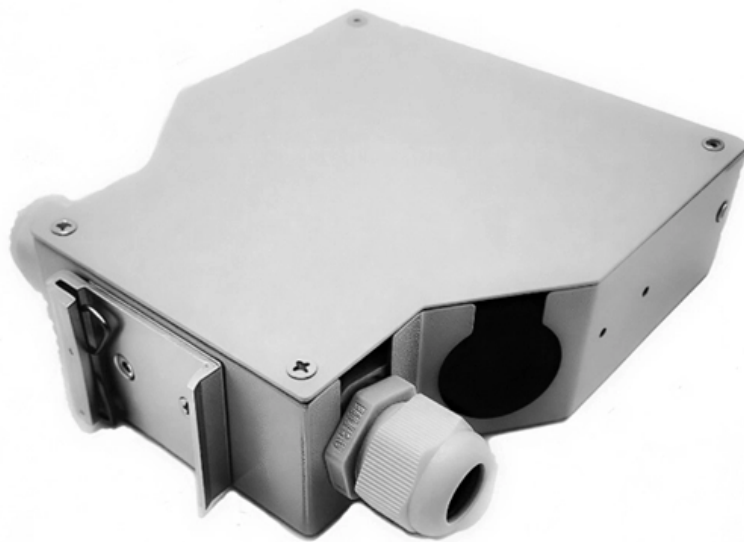

Adam Tas Corridor Energy

8-port terminal box tax code

Overview

Information and reports on Terminal Box Imports Under HS Code 85369090 along with detailed shipment data, import price, export price, monthly trends, major exporting countries, major importing countries and major ports. Search in the current year Connections and contact elements, for wire and cables, for a voltage of ≤ 1 . You can also use the service to: You'll need a commodity code when you fill in a customs declaration form, so you pay the correct amount of tax and duties. Alongside, we help you get detailed information on the vital Terminal box export import data that encompasses HS codes, product descriptions, duty, quantity, price, etc. The Terminal box trade data from Seair paves the way for successful partnerships that generate profit for businesses from both.

8-port terminal box tax code

8 Port FTTH Distribution Box with Mid Span Access -

The 8 port ftth distribution box with splitter supports 2 entry cables with dia $\leq F12mm$, which can house 1x8 mini splitter for 8 cores splice and termination .

8-Port Terminal Block RS232/422/485 to USB Adp

USB 2.0 to 8-Port Terminal Block serial adapter is designed provide instant serial port expansion to a serial network for RS232/422/485 signal.

Trade Tariff: look up commodity codes, duty and VAT rates