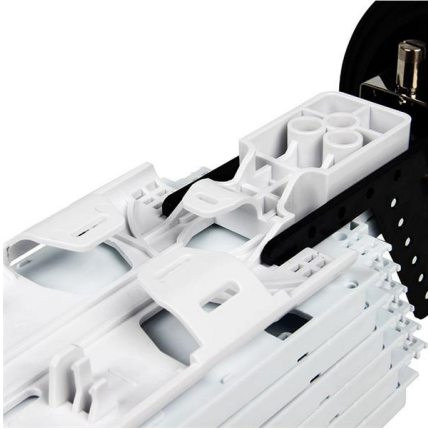

A wire mesh cable tray allows proper air circulation within the cables. By preventing heat build-up, it is suitable for environments where overheating is a concern, such as data centers and server rooms.

800mm size cable tray

A steel cable tray of 800mm is notable for its superior strength as well as durability. It's ideal for heavy-duty applications, particularly in industrial or commercial environments.

Wire Mesh Cable Trays for IT & Data Centers: The

Wire mesh cable trays provide the perfect physical framework to achieve this. By optimizing airflow, enabling effortless changes, and reducing long

Cable Tray , Cable Ladder , Perforated Cable Tray