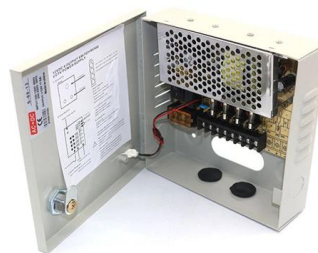

Rittal, Sheet Steel TX 7888 120 mm x 300mm x 120 mm

Keep your wires tangle-free by stowing them in this cable tray from Rittal. It measures 2000 (H) x 300 (W) x 120mm (D), so it's a sure fit for enclosures in the