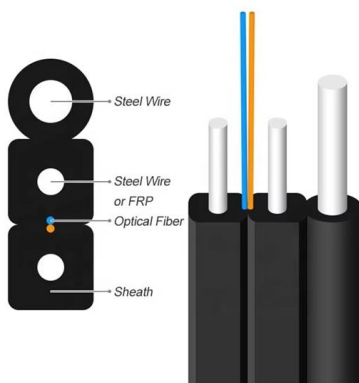

800mm Wide Server Cabinet - SharkRack

800 mm Wide Server Cabinets The SRK Data Series Cabinets have the capacity and quality to meet modern IT Data Center requirements for high density computing

Wideband 12RU 600mm Wide x 800mm Deep Free

Part Number : CB12FS68BK Wideband 12RU Free Standing Server Rack Data Cabinet: Optimal Space & Performance
Product Description Introducing the

Data Center Cabling Guide , Snake Tray

Read our full Data center cabling guide where we discuss in-depth everything you need to know before cabling a data center of your own.