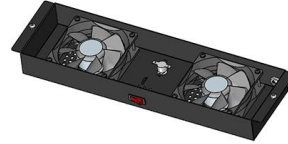

S9303, S9306, S9312, and S9300E Series Switches Quick Installation

This document provides brief procedure for installing the S9303, S9306, S9312 and S9300E switches.

Huawei S9306 LE0BS9306P1 Chassis 6 Slots PoE, No

Deploy Huawei S9306 LE0BS9306P1 PoE chassis with 6 slots for scalable campus or aggregation switching. Order by part number LE0BS9306P1.

Huawei S9300 Switch Product Brochures

Product Overview Huawei S9300 series (S9300 for short) terabit routing switches are next-generation high-end smart switches tailored for multiservice networks. The S9300 uses Huawei's intelligent

LSS3SRUHX100

Functions The LSS3SRUHX100 integrates the control and switching functions and provides the control plane, management plane, and data plane for the system.

Huawei S9306E Switch Price & Datasheet MF-Telecom