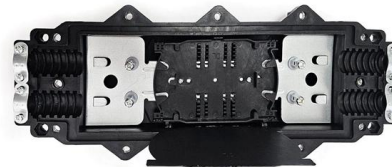

LE0KS9306 for Huawei S9306 Series network Switch

S9306 is one of the S9300 series switches (S9300 for short). And the LE0KS9306 is the Huawei S9306 Assembly Chassis. The S9300 series switches are next-generation high-end terabit routing switches,