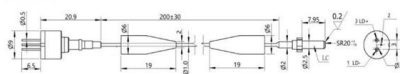

Dimensions:

Fiber Optic Indoor/Outdoor Cables

Fiber Optic Cables For Indoor/Outdoor Applications These are cables that are designed to meet both the rigorous environment of the outdoors but also can be