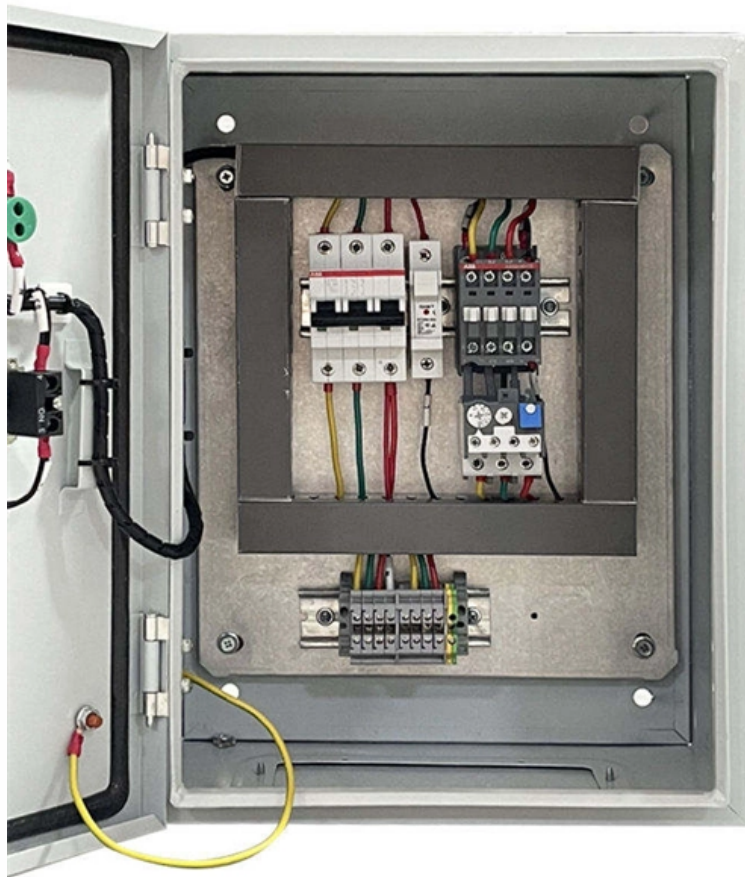

# **96-port fiber optic patch panel rack type**

### High Density Rack Mounted Fiber Optic Patch Panel

This Fiber Optical patch panel is a 19-inch standard type. This Patch panel can be equipped with MPO module box and splicing fiber methods, which are applied to