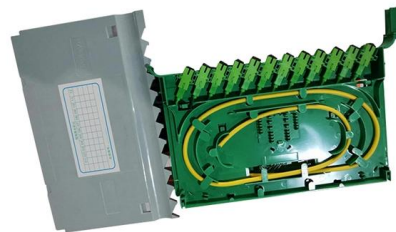

Spec Sheet

Available in 1U, 2U and 4U configurations, the LightVerse Fiber Modular Patch Panels support the broad range of industry leading LightVerse fiber optic connectivity, including patch, transition and splice

A fiber patch panel is essential in assisting with this issue as it provides a systematic method of terminating, connecting and organizing fiber

Fiber Optic Patch Panel

The fiber optic wiring management unit is used for the end and distribution of the fiber communication system, which can easily realize the connection, distribution

Fiber Optic Panels

FS offers FHD® FAPs and FHU(TM) 1U fiber patch panel with LC, SC, MTP®/MPO connectors in singlemode/multimode fiber to deploy medium for high-density fiber

Do Patch Panels Need Power

However, some patch panels may have built-in LED indicators that serve as a visual aid to help IT professionals troubleshoot network connectivity issues. If you want to know more about

Fiber Patch Panels , Eaton

Line-Interactive UPS systems provide both battery backup and automatic voltage regulation of AC power (boost/cut) to give a greater amount of power protection than a Stand-By UPS.