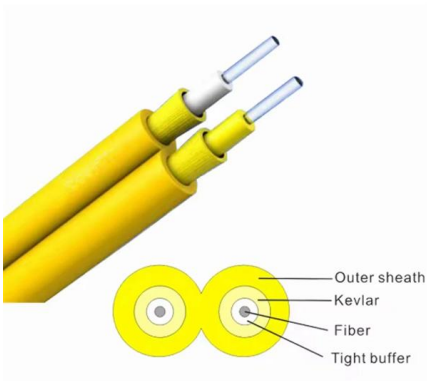

### AI Servers Designed for Machine Learning and Deep Data , Nfina

Simply put, an AI server is a computing unit designed to handle heavy artificial-intelligence

tasks. Inside, specialized chips and coprocessors are paired with large memory pools so models