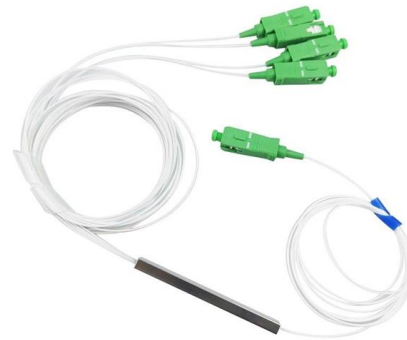

Timbertech Post Cap Light Module - The Deck Store USA

Timbertech Post Cap Light Modules sit between
post cap & post or sleeve. Sizes available to fit
most Timbertech Posts. Available at The Deck
Store USA.

Determining the cause of breaker tripping with Ap light indication on

There are many reasons why a circuit breaker
may trip with Ap indication. It could signal
tripping due to a programmed advanced
protection function in the trip unit, or for a
number of other

Skylight LED Shellplate Lighting System For The

Skylight LED Shellplate Lighting System For The Hornady Lock-N-Load AP Press by INLINE FABRICATION Product Overview: The Skylight kit for the Hornady LNL