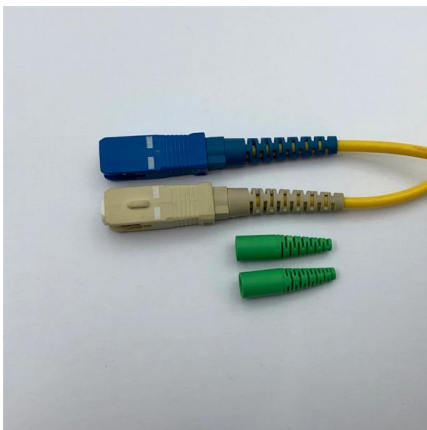

Adam Tas Corridor Energy

Aerial Optical Distribution Box

Aerial Optical Distribution Box

Fiber Optic Boxes

The outdoor fiber distribution boxes can be mounted on walls or poles. When used in aerial networks, they are often part of pre-terminated drop cable solutions for

Fiber Optic Distribution Box

Fiber Optic Distribution Box Fiber Optic Distribution box is used as a termination point for feeder cable to connect with drop cable in FTTX communication network.

Aerial Distribution Node Box LCAPC 1x8 Splitter