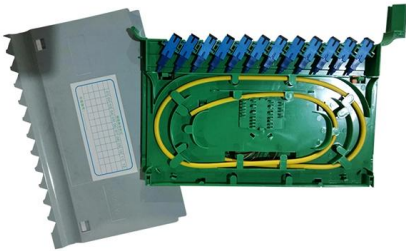

16 Core Fiber Optic Distribution Box - 1x16 Mini UPC with PLC splitter The equipment is used as a termination point for the feeder cable to connect with drop

Aerial distribution box NSR-12

Features: specially designed for FTTH used in aerial optical networks termination of 12 fibres
12 patching fields 8 drop entries

IP67 12 Port Outdoor Multiport Service Terminal (MST)

AZE's Outdoor Multiport Service Terminal (MST) BOX or FTTX Enclosure is a new economic fiber distributed solution for outdoor use. It can be used for wall