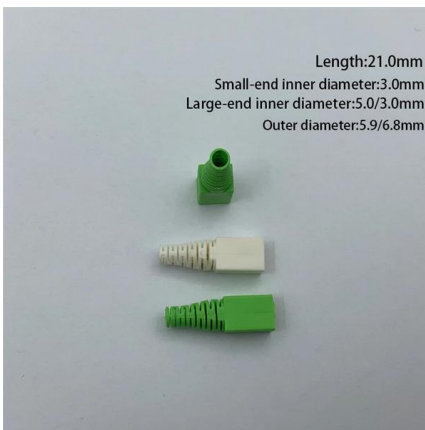

Fiber Optic Distribution Boxes: The Key to Seamless

Why Fiber Optic Distribution Boxes Matter Fiber optic distribution boxes act as the connection points for incoming fiber optic cables, enabling easy distribution to

Specification GJS(06)A

The Optical Distribution Box(ODB) is high-density 2-in-2-out fiber box solution. Designing with a compact size of 340x220x100mm, the cabinet accommodates 1x2,1x4,1x8 and 1x16 etc.splitters.

NSR-12 AERIAL DISTRIBUTION BOX

NSR-12 AERIAL DISTRIBUTION BOX NSR-12 Aerial Distribution Box FEATURES: specially designed for FTTH used in aerial optical networks termination of 12 fibres 12 patching fields 8 drop entries