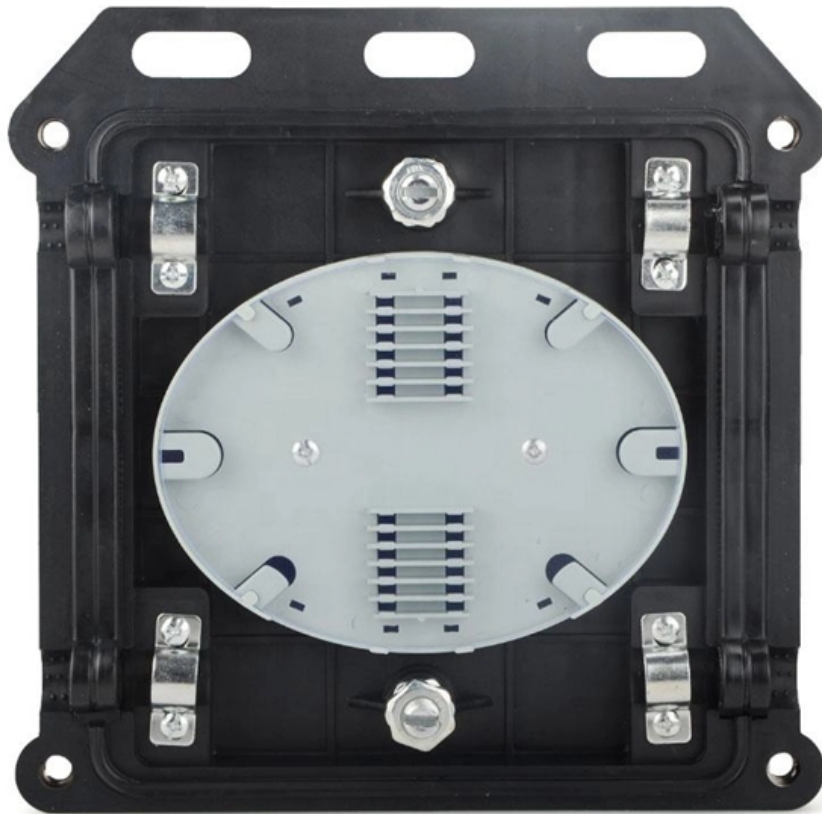

Adam Tas Corridor Energy

Aerial Optical Distribution Box

Aerial Optical Distribution Box

Fiber Optic Boxes

The outdoor fiber distribution boxes can be mounted on walls or poles. When used in aerial networks, they are often part of pre-terminated drop cable solutions for

Fiber Optic Distribution Box

Fiber Optic Distribution Box Fiber Optic Distribution box is used as a termination point for feeder cable to connect with drop cable in FTTX communication network.

Aerial Distribution Node Box LCAPC 1x8 Splitter

The IP68 Optical Distribution Box (BWN-ODN-8/16) is a pre-connected, weather-resistant fiber distribution solution featuring 1×8 or 1×16 PLC splitters, offering

DISTRIBUTION NODES

It is an ideal supporting equipment for connecting optical nodes and terminal components within optical fiber transmission networks. It has the function of