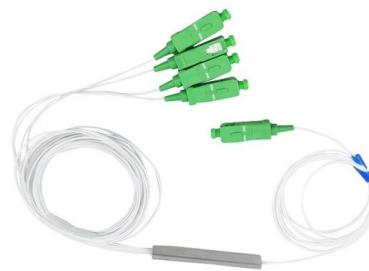

12 CORE FIBER OPTIC TERMINAL BOX

FODB-12A fiber access termination box is able to hold up to 12 subscribers. It is used as a termination point for the feeder cable to connect with drop cable in

12 Cores Fttth Fdb Fiber Terminal Box Adapter

This is a list of North Atlantic Treaty Organization (NATO) installations in Afghanistan used during the War in Afghanistan from 2001 to 2021. This list encompasses installations used by the International

12 Cores Fiber Terminal Box, Optical Terminal Box by Hongyou

Overview Optical Terminal Box, also known as Fiber Terminal Box, is used as a termination point for the feeder cable to connect with drop cable in FTTH communication network system. The fiber splicing,