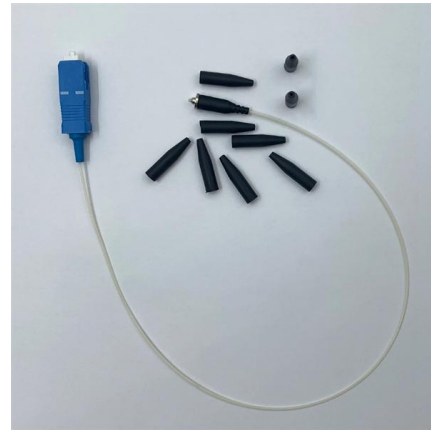

12 Core Fiber Optic Distribution Boxes for FTTH

The 12 Core Fiber Optic Distribution Box is meticulously crafted using high-quality ABS+ material, guaranteeing exceptional protection and achieving an impressive