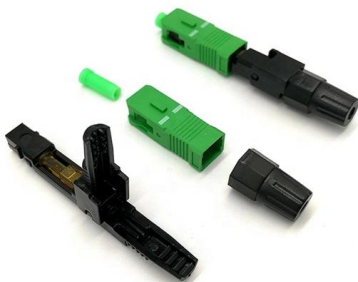

25G Optics , HPE Juniper Networking US

All Juniper 25G optics are compliant with key industry standards and specifications for seamless interoperability in multivendor environments and qualified for use