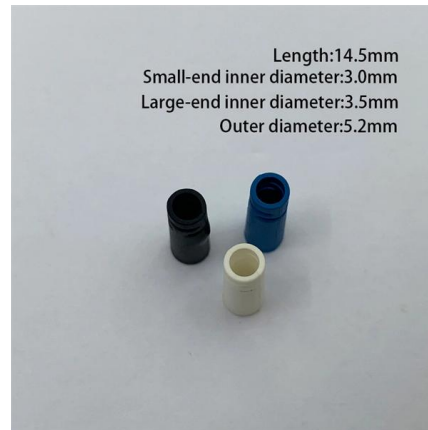

Optimizing Network Upgrades with FS 25G SFP28 Modules

After comparing the key parameters of the 25G, 10G, 40G, and 100G optical modules in various network layers, we can clearly see the distinct advantages of the 25G solution in network