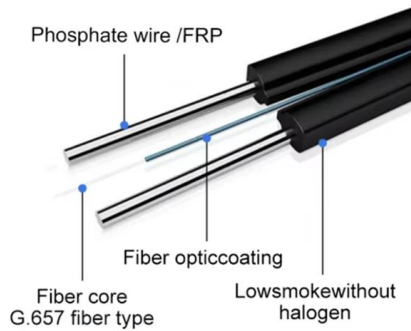

Arista Networks SFP-25G-LR Compatible 25Gb SFP28 Transceiver Module

The optical interface uses duplex LC receptacle. This module incorporates Fibertronics proven circuit and DFB technology to provide reliable long life, high performance, and consistent service. This high

25G Optics , HPE Juniper Networking US

All Juniper 25G optics are compliant with key industry standards and specifications for seamless interoperability in multivendor environments and qualified for use

MSA-Compliant SFP-25G-LR-S SFP28 Module, 25Gbps

MSA-Compliant SFP-25G-LR-S SFP28 Module, 25Gbps Single Mode Fiber (SMF), 10km (6.2mi), LC Connector, 1310nm, MSA 25 Gigabit Optical Transceiver

25G SFP28 Optical Transceiver Modules , FiberMall

FiberMall offers 25G Optical Transceiver Modules, which is compliant with the Multi-Source Agreement using Small Form-Factor Pluggable (SFP28) footprint.