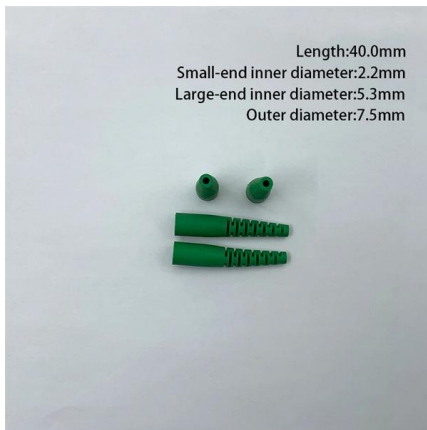

Fiber Optic Distribution Box

This fiber optic distribution box is able to hold up to 16 subscribers. It is used as a termination point for the feeder cable to connect with the drop cable in the FTTx