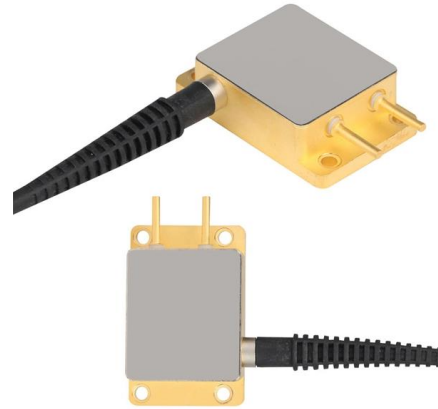

St, Pietermaritzburg, 3201, South Africa

Ultimate Guide to Fiber Optic Distribution Box: Types

Fiber optic technology has revolutionized the telecommunications industry, enabling faster and more reliable data transmission. One essential