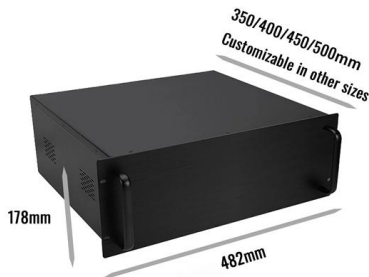

Look!! Fiber Optic Terminal Box

MT-1403-8 New 8 Core Junction Box ftth 8 ports terminal box Material: PC. Color: White. Dimension: 240*200*50mm Weight: 630g. Waterproof grade: IP65.

24 Core Fiber Distribution Box , Fibre Optic Kenya

Networking, ICT and Telecommunication Distributor , Scoop

Hier sollte eine Beschreibung angezeigt werden, diese Seite lässt dies jedoch nicht zu.

FTTH 8 /16 Cores Fiber Distribution Box Hot Sale in

With its cutting-edge features and unparalleled performance, this type of distribution box has been widely used in South Africa and other countries.