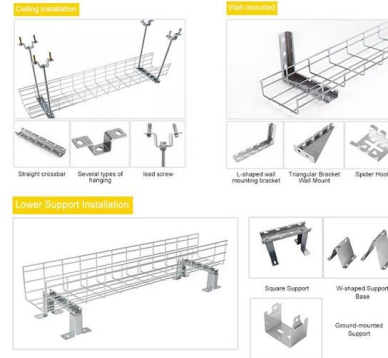

INSTALLATION METHOD

Optical Fiber Distribution Box , Wall Mount Fiber Solution

This optical fiber distribution box integrates essential functions--splicing, splitting, storage, distribution, and routing--into one wall-mountable unit. Its modular, user

Fibre Distribution Boxes For Sale , Switchcom Distribution

At Switchcom Distribution we have fibre distribution boxes for sale at the best prices. Browse through our collection of distribution boxes - [click here](#).