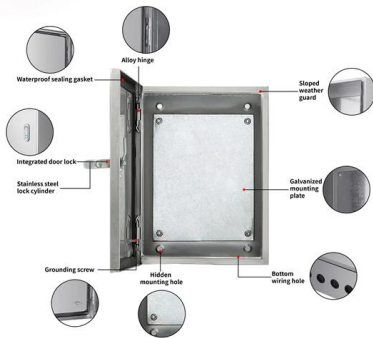

FTTH distribution boxes 4, 8, 16, 24, 36 or 48 ports

Premium-Line FTTH distribution box is aim designed for multi-purpose applications in FTTH projects, the dual layer design supports direct termination, and also FTTH