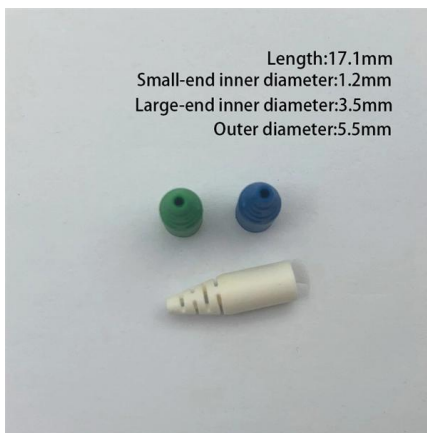

Aerial Fig-8 FTTH Drop Cable - Tight Buffer Self

Fig-8 FTTH drop cable with integrated messenger wire provides high tensile strength for aerial distribution. Available in 1-12 tight-buffered cores.