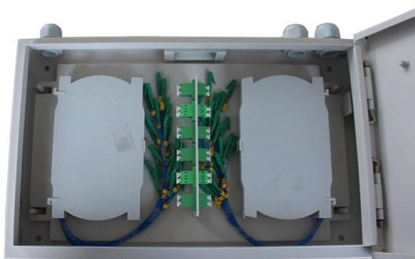

### **1.25Gbps Gepon/Epon Olt 4 Pon Ports Hsgq-E04L for**

Product Description 1.25Gbps GEPON/EPON OLT 4 PON Ports HSGQ-E04L for FTTH Solution The HSGQ-E04L series is a high integrated,