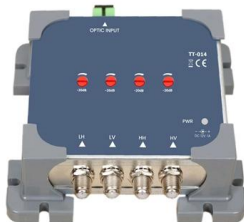

30-Port Lite Layer 3 Stackable Managed Gigabit Switch

The D-Link DGS-3130 Lite Layer 3 Stackable Managed Switches are a Gigabit access layer solution specifically designed to connect end-users in enterprise and metro Ethernet access networks. The

What is an Aggregation Switch?

24-port 10GbE Layer 3 aggregation network switch (including four 25G optical ports, backward compatible with 10G), 2 x 40G uplink ports It can be

How to Aggregate Ports on UniFi Switch

Aggregating ports on a UniFi switch combines multiple physical links into a single logical link, increasing bandwidth and providing redundancy. Follow these steps to create and assign