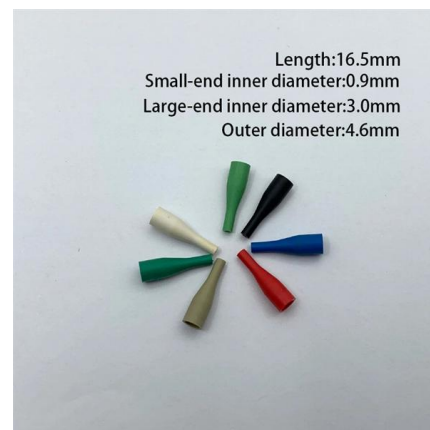

What Is an Aggregation Switch and How to Choose?

So, what exactly is an aggregation switch, and how do you choose the right one? Let's examine it in detail.