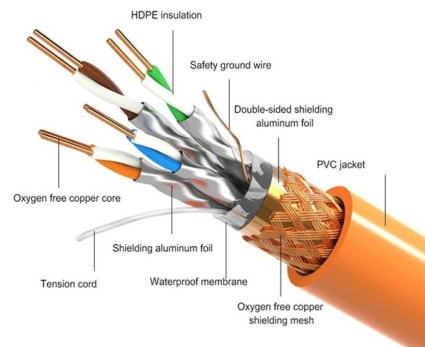

Switch (Netzwerktechnik) - Wikipedia

Ein Switch zur Verknüpfung zweier Netzwerksegmente Im Folgenden wird, sofern nicht anders gekennzeichnet, von Layer-2-Switches ausgegangen. Die einzelnen

Transmission

Transmission Dahua offers both network and HDCVI PTZ cameras. PTZ cameras use pan, tilt, and zoom functionality to provide both wide-area coverage and great detail. Dahua offers both network

PRODUCT DETAILS

Aggregation Switch

An Aggregation or "Top-of-Rack" switch is designed to connect everything in a rack at high speeds, then have an even bigger pipe out to the rest of the network. The Pro Aggregation does this with it's

The three layers of a traditional three-layer network design are the core layer, aggregation layer, and access layer. Together, these layers can offer

Layer-2 Link Aggregation Configuration

Link aggregation, also called trunking, is an optional feature available on the Ethernet switch and is used with Layer 2 Bridging. Link aggregation allows logical merge of multiple ports in a single link.