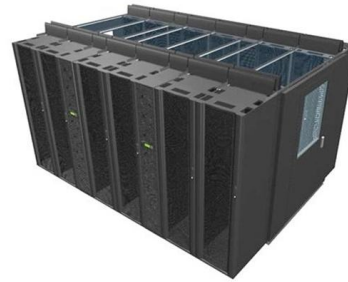

47U Racks , 47U Server Cabinets , Server Room Environments

With internal depths from 600-1200mm, these 47U racks are designed to house standard 19inch rack mountable devices using slide rails, shelves or trays. Additional cabinet options cover lockable front