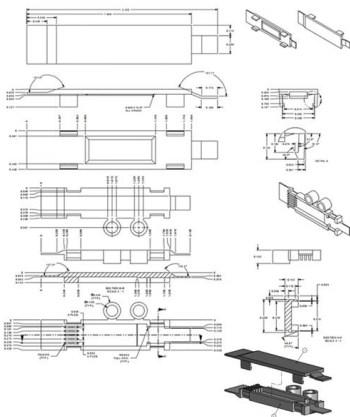

Overview

These 42U and 47U racks conform to the EIA-310-D industry standard for 19-inch, type A rack cabinets, and has outriggers (stabilizers) allowing for movement of a loaded rack.