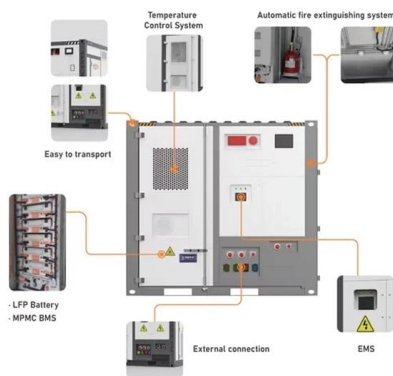

µModule Power Products

Analog Devices Inc. µModule Power Products integrate DC/DC controllers, inductors, and capacitors for compact, high-efficiency power management.