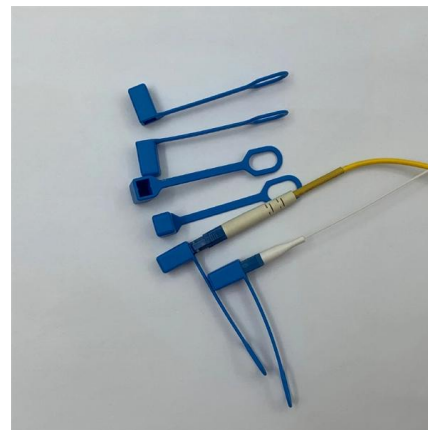

μMODULE POWER PRODUCT

mModule power products are system-in-package solutions that integrate high-performance analog ICs, power switches and passive components. mModule Power Products optimally integrating these