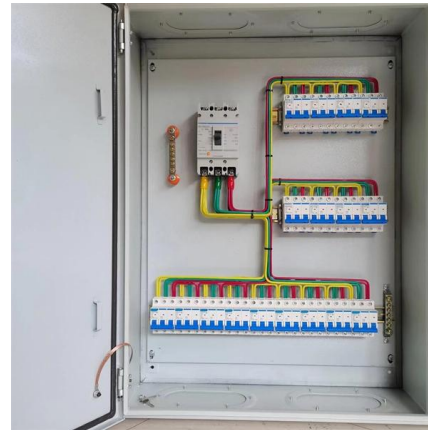

42U Server Rack Cabinet 800mm Wide x 1200mm Deep

AZE's 42U 800mmWide x1200mmDeep server rack cabinet shall consist of welded and assembled steel frame construction, supporting computer server and data

800mm wide x 800mm deep Data Cabinets

An 800mm x 800mm floor standing data cabinet is compatible with all brands and provides the flexibility to house both desktop and 19" rack-mount devices in the same unit. The intelligent modular product

48U Extra-Deep 800mm Wide Server Rack Enclosure , Eaton

48U deep extra-wide rack enclosure houses, organizes and secures network equipment with extra room on the sides for cable