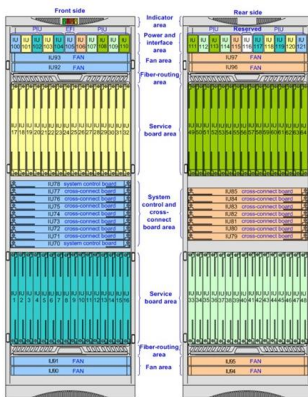

## Cisco 400G Data Center Networking

Transform your data center networking infrastructure with high-density 400G Cisco switches scalable to 800G. Optimized for simplicity and sustainability.

## 400G Ethernet Network Gigabit Switches

FS launches 400G Ethernet Switch to cater for industry leading 400G rate, future development trend and Open Network Install Environment (ONIE), which offers you rich choice of port speed and density

## 400G Data Center Core Switches

400G Data Center Core Switches CE9866-128DQ offer 176MB forwarding performance, 102.4Tbit/s switching capacity, and 128\*400GE QSFP112 ports. Shop now!, Alibaba .

## Edgecore Introduces the Ultra High-Capacity 400G

Edgecore announced the launch of the DCS520 - an ultra-high capacity 400G switch, designed to meet the demands of next-generation data