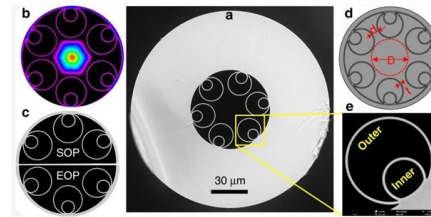

### 400G Spine Switch , Edgecore Networks , Nov 2024

The DCS511 from Edgecore Networks is a 400G-optimized open network data center spine switch for data centers, service providers, and cloud operators.

### 400Gb Data Center Switches

FS 400G data center switches offer high speeds and port densities to meet the network deployment requirements of various scenarios

and the evolving requirements of next-generation data center