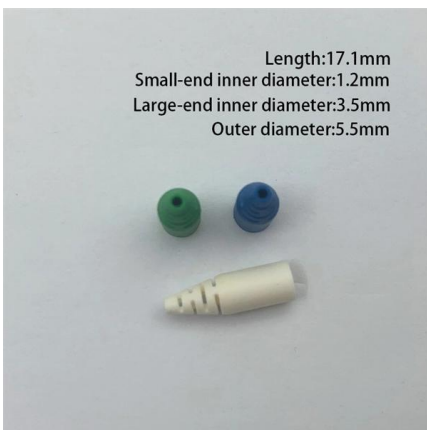

Itel Muzik 400 Core Price In Algeria

Connectivity & Networking Discussing about network, Itel Muzik 400 Core supports variety of networks for the users to enjoy at any location. With a simple switch, the users can go from one network to