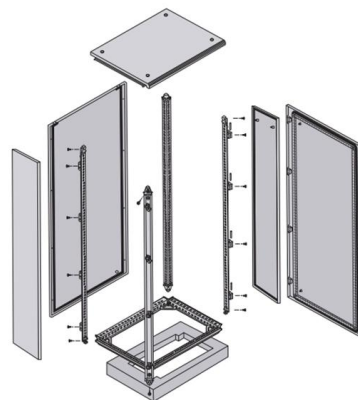

Core Board , 200 Metric Ton (s) Buying Requirement , Mila, Algeria

RFQ DESCRIPTION: Hi, My name is Khaled, and I am the Owner Manager of (company name removed), a company based in Algeria specializing in the production of paper cores for the

Edgecore DCS240 (AS9726-32DB) , 400G Switch

Edgecore DCS240 is a high-performance 400G QSFP56-DD switch designed for modern data center and cloud environments that require ultra-high bandwidth,