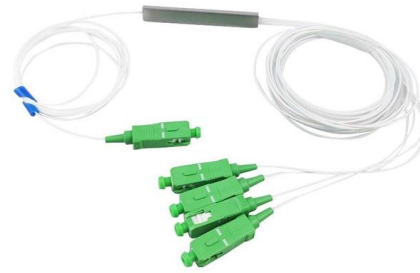

19 Inch Data Center with 42u Network Cabinet 45u Server Rack 47u It

We are Frontier Tech-Chinese leading Producer of ITC racks and industrial and outdoor enclosures; Complete solutions for data centers including systems of precision cooling, intelligent power

Hot & Cold Aisle Containment Solutions (HAC & CAC)

Our team is committed to keeping you informed and up-to-date, so take advantage of the opportunity to join our community of rack mount enthusiasts. Sign up now to

Prefabricated Hot Aisle Cold Aisle Containment System 19 Inch Stock

Highlights at a glance Customizable Size: Tailored to fit various data center layouts. SPCC Cold Rolled Steel: Durable and corrosion-resistant material. 19-Inch Cabinet Standard: Fits industry-standard