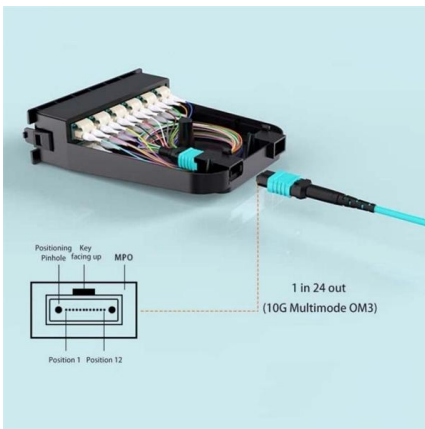

Your Server Room Set-Up: The Ultimate Guide -

Cable trays, D-rings, and vertical organizers keep cables from hanging or piling. When managing cables in the server room with d rings, it's easier to

Cable Tray

SRA Solutions Cable Tray provides an organised, and efficient solution for managing cables in high-density environments. Designed for use in telecommunications