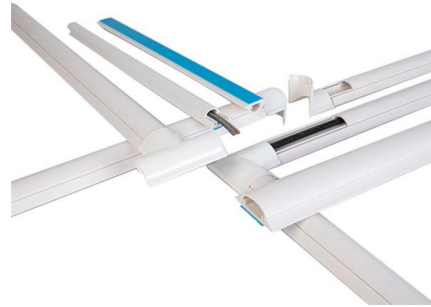

Horizontal & Vertical Cable Managers

Organize network infrastructure with CommScope Horizontal and Vertical Cable Management Kits. Sturdy aluminum structures, troughs, spools, and trays keep cables secure and concealed.

Alvinlite Cable Management Box, Desk Wire Cord Cable

Amazon : Alvinlite Cable Management Box, Desk Wire Cord Cable Grommets Hole Cover, Aluminium Square Cord Box Cord Hider Box Cable Outlet Insert Hole Top Cover for Office

Custom Aluminum Cable Ladder Manufacturer , HTS-ALU

An aluminum cable ladder is an open-frame cable management system made from high-strength aluminum alloy. It consists of two side rails connected by evenly

Aluminum Alloy Wire & Cable Management - Mouser

Mouser offers inventory, pricing, & datasheets for Aluminum Alloy Wire & Cable Management.

Wire & Cable Management - Aeons , Empowering

Our offering includes steel and aluminum cable trays and pathways, high-capacity fiber routing systems, cable ladders, and troughs--each designed for heavy load