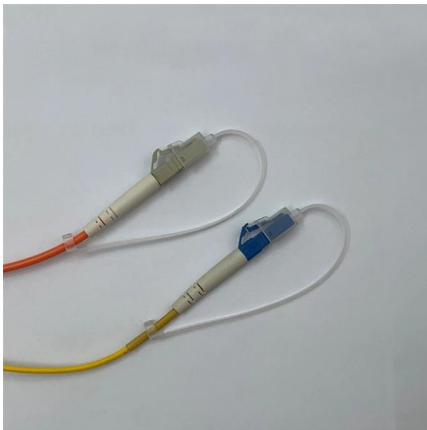

ZWO AC to DC Adapter

Powering your interstellar ventures requires a steady and trustworthy source of electricity to fully unlock the potential of astrophotography equipment throughout

US to EU Adapter, Travel Plug to EU, 2 Pin Ancable Germany

About this item Value pack of 2: 2 pieces US to EU adapters for converting a variety of small devices with 2-flat pin American flat connectors into 2 2-round pins us to eu adapter, from type A/B to type

Simran Universal Travel Adapter, Converts Foreign

The Simran VCT VP-105 Universal Plug Adapter converts plugs from most countries to a 2-pin American/Japan Type B socket. Compatible with 100-250V, 10A input