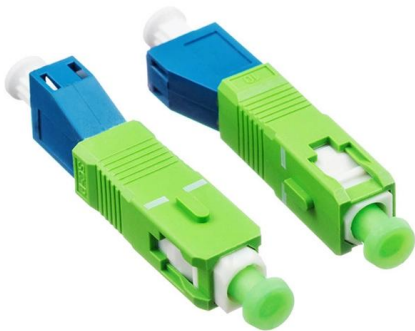

Jumperless ALDL 12-pin USB Cable - OBD Diagnostics,

NEW Jumperless ALDL Cable! Many 1990 and newer vehicles do not need the 10k resistor to start data flowing. For a sleeker look, easier operation, and lower cost,

BoxWave Universal to American Outlet Plug Adapter

Product Description Use the Universal to American Outlet Plug Adapter with your Wall Charger to charge your handheld in America.

AdAPtErs & tErMiNAtOrs VBC-HR

precision push-on f AdAPtErs Our precision push-on F adapters use our patented high return loss F female seizing pin.