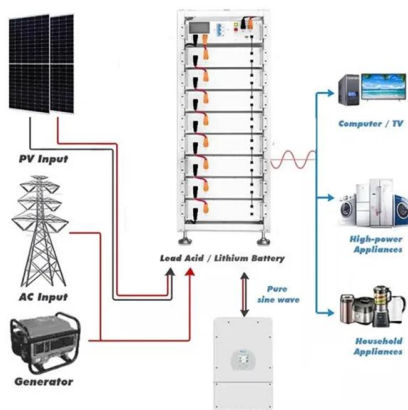

10 Gb Gigabit Switches , NETGEAR

The 12-port 10-Gigabit Smart Switch, offers twelve (12) 10GbE copper connectivity ports and two (2) shared 10 GbE fiber SFP+ ports as well as an extensive set of L2+/Layer 3 Lite network features.