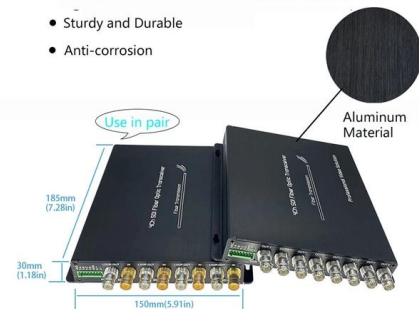

Petenet , UL Certified PoE Switch and Power Manufacturer

Petenet is a Canadian manufacturer of UL-certified PoE switches and power supply boxes. Since 2008, we have been independently developing reliable, secure, and

High Quality Aluminum Housing with Compact Size

- Sturdy and Durable
- Anti-corrosion