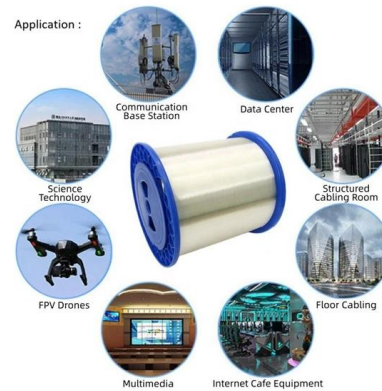

Pre-Terminated Patch Panel

- Multi-application support
- Flexible configuration
- Modular design

Cable Management

Keep your data centers, intra-building throughways and telecommunication closets organized with these cable management options.

Drop down cable management tray 1200mm long

Specifications UNSPSC Code 56101900 Weight 1.19kg Brand Dams Categories Desking Category Desk Components Colour Silver Component Type Cable Management Dimensions 1200x200x100mm For

Enclosure Cable Management , Wire Mesh Tray

Well-organized cable layouts also simplify installation, troubleshooting, and ongoing maintenance. RSP Supply offers a comprehensive range of enclosure cable