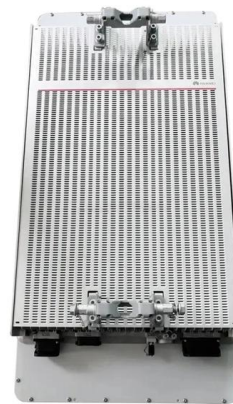

1200mm x 100m Imported Heavy Duty Galvanised Wire

1200mm x 100m Imported Heavy Duty Galvanised Wire Netting Mesh 40mm
Product Description: Introducing our imported range of wire netting mesh, meticulously

1200mm Depth Cable Management Top Perforated Door Server

1200mm Depth Cable Management Top Perforated Door Server Network Cabinet, Find Complete Details about 1200mm Depth Cable Management Top Perforated Door Server Network