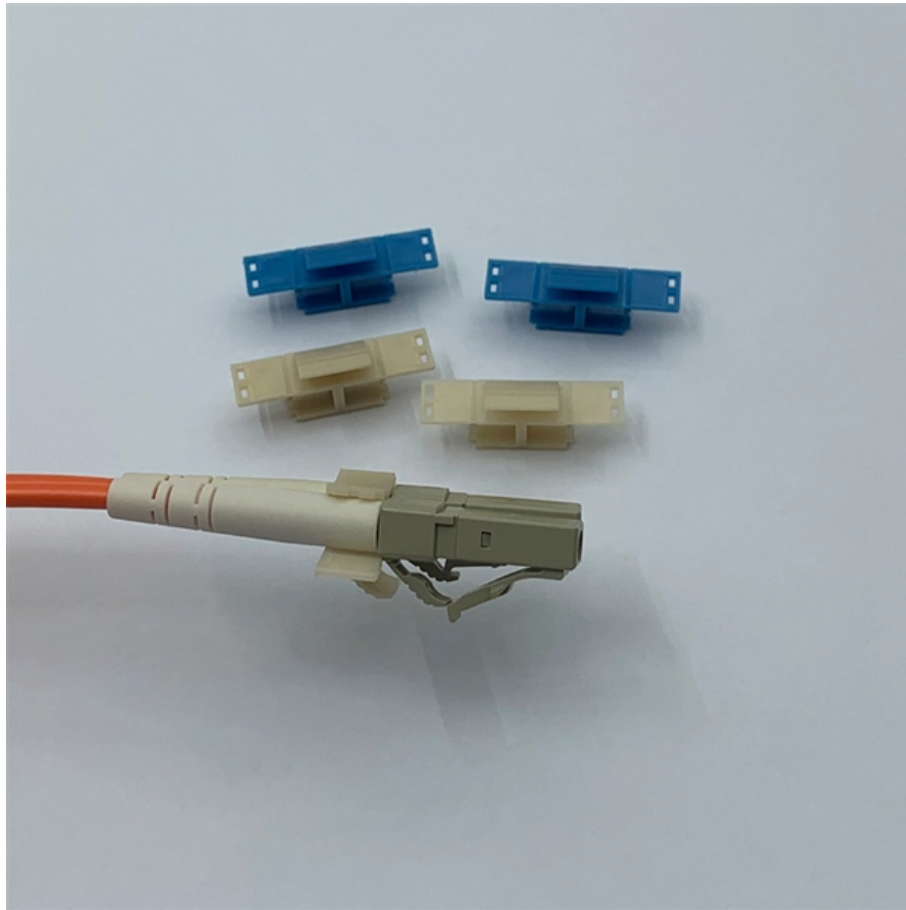

Adam Tas Corridor Energy

Angle steel cable tray support arm

Angle steel cable tray support arm

Cantilever Arm 41x21

41x21mm horizontal support for wall fixing of cable trays, electrical conduits and other heating pipe installations, A/C, fire protection systems, etc. Excellent loading

Cablofil Electro Zinc Steel Wire Cable Tray 90° Angle

Home Products Cable management - overhead Cablofil steel wire cable tray Accessories and earthing 90° accessories EZT90 angle support Cablofil Legrand