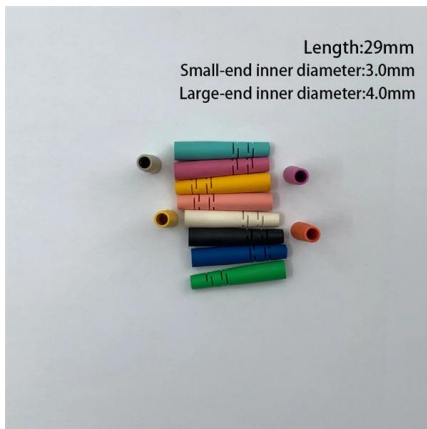

Channel Support Systems & Cantilever Arms

With Channel Support Systems and Cantilever Arms, your cable trays stay exactly where they should--secure, stable, and built to last. Give your installation the