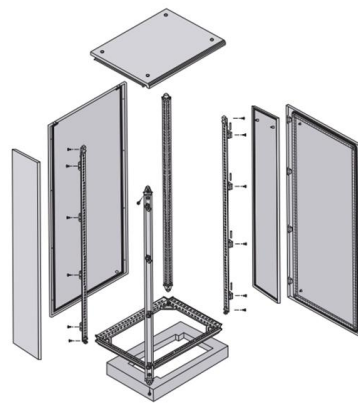

Cable Tray Support

Cable Tray Support Steel Cable Tray HDT steel cable tray, for heavy duty job, comes in standard height of 50 and 100mm.

Cable Tray Brackets & Hangers

Explore Direct Channel's range of cable tray brackets and hangers, including stand-off brackets, G hanger supports, and trapeze support brackets. Available in various sizes and finishes, our products

Manufacturer, Supplier, Exporter of Cable Trays, Cable Tray Support Systems, Horizontal Bend for Cable Trays, from Pune, Maharashtra, India

Cable Tray Angles

Find durable cable tray angles in slotted steel or FRP with CE certification. Ideal for industrial cable management & telecom systems.

Cable Tray Accessories, Cable Tray Hangers & Support , RS

These fittings are used in conjunction with cable trays to support cables in ventilation holes, assist with directional change of piping systems, and aid cable channelling around obstacles.