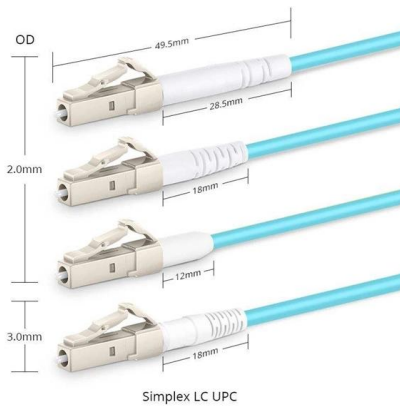

Optical distribution frames and patch panels

Supporting more fiber with lower cost and higher flexibility, Technetix offers a variety of wall, floor and rack-mounted optical distribution frames (ODF) and patch panels.

Patch Panel 24-Portas Cat6 1u

O Patch Panel 24 Portas Cat6 é um equipamento essencial para organização e gerenciamento de redes es Mostrar mais

Rack Mount Patch Panels including LS, XFM and Denali products.

Designed for use in data centers, telecommunications rooms, and enterprise networks, these panels enable efficient splicing, patching, and routing while maintaining accessibility and minimizing downtime.

Fiber Optic Patch Panel , ODF Optical Distribution

Overview The Fiber Optic Patch Panel, often referred to technically as an ODF (Optical Distribution Frame) or Fiber Termination Panel, is the central nerve