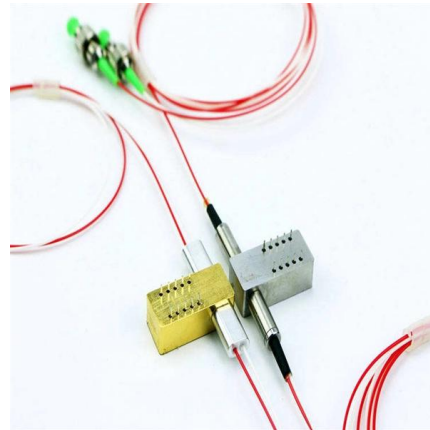

O Patch Panel 24 Portas Cat6 é um equipamento essencial para organização e gerenciamento de redes es Mostrar mais

8 Port LC Duplex (16 Fibre) MM Loaded Patch Panel

Crafted for everyday use, 8 Port LC Duplex (16 Fibre) MM Loaded Patch Panel offers a perfect balance of function and reliability.

Panel Mount 8 Port Fiber Optic Patch Panel / LIU

Unisol Panel Mount 8 Port Fiber Optic Patch Panel supports 8 fiber cores. It is a compact fiber management solution for industrial spaces.

Intelligent Patching (IP)

The antenna unit is located directly above the port row at the front of the patch panel and the electronic unit is placed at the rear side of the patch panel. The bus

PATCH PANEL Online o

Se está à procurar de comprar PATCH PANEL em Angola ou Luanda a Electro Panga ® Material Eléctrico tem os produtos ideias para si! Confira a nossa Loja online com as melhores produtos de

ftth patch panel 8 cores SC UPC APC OM3 MM include fiber adapter

High-quality 8 port fiber patch panel with SC UPC/APC adapters and pigtail. Features thickened 1.0mm design for OM3/OM4 compatibility, ideal for FTTH and data center networking.