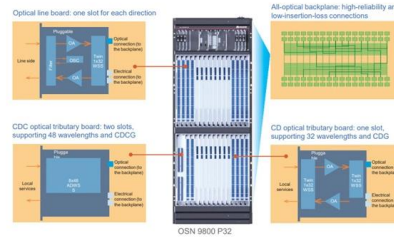

Contact Us

For datasheets, pricing, or custom telecom energy solutions, please visit:
<https://koskolong.co.za>